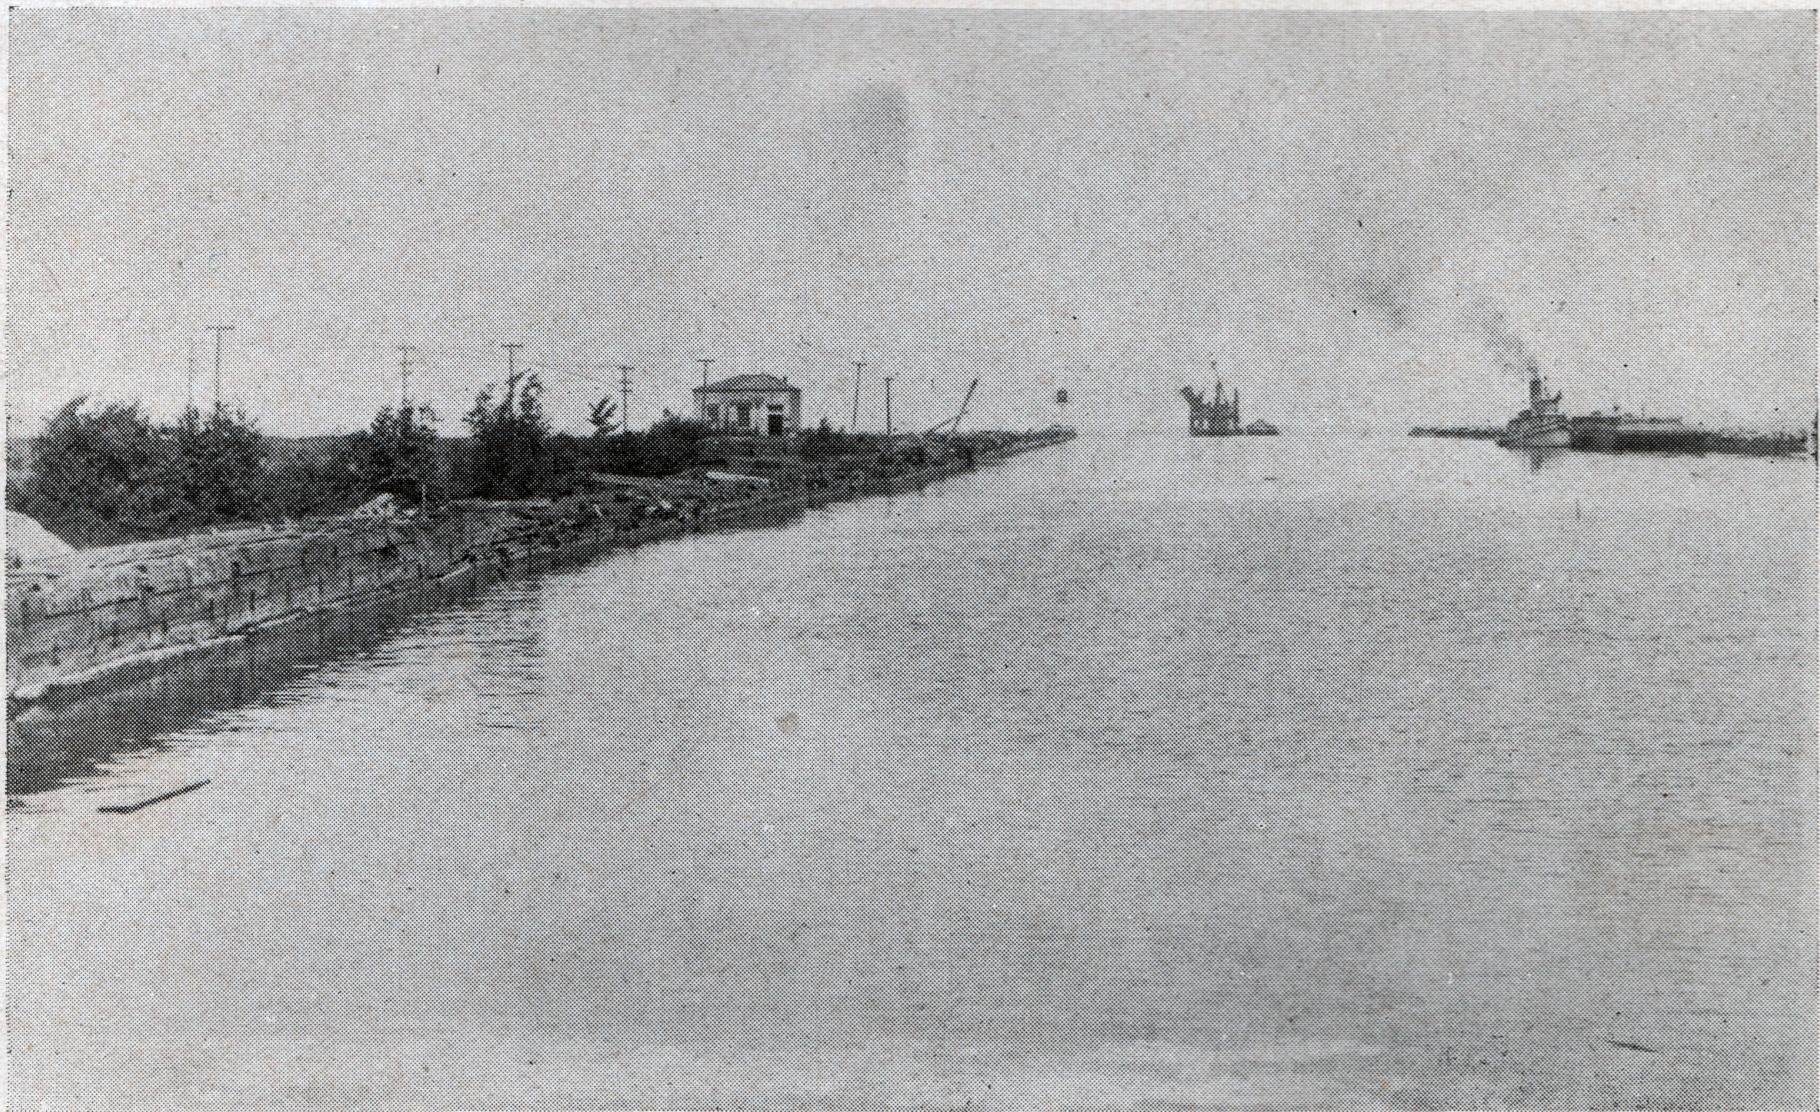

River Street, Ontonagon, Mich.

Valley of Carp River and Big Carp Lake, Ontonagon, Mich.

'The Rapids, Ontonagon River, Mich.

Agate Falls, Ontonagon, Mich.

Ontonagon Fiber Co., Ontonagon, Mich.

Ontonagon Harbor, Ontonagon, Mich.

Deer from Ontonagon County, Mich.

Tourist Park, Ontonagon, Mich.

Moonlight, Little Carp Lake, Ontonagon Co., Mich.

Pipe Line from Dam to Power House at Victoria on Ontonagon River, Line 6,000 feet long, 11 feet diameter