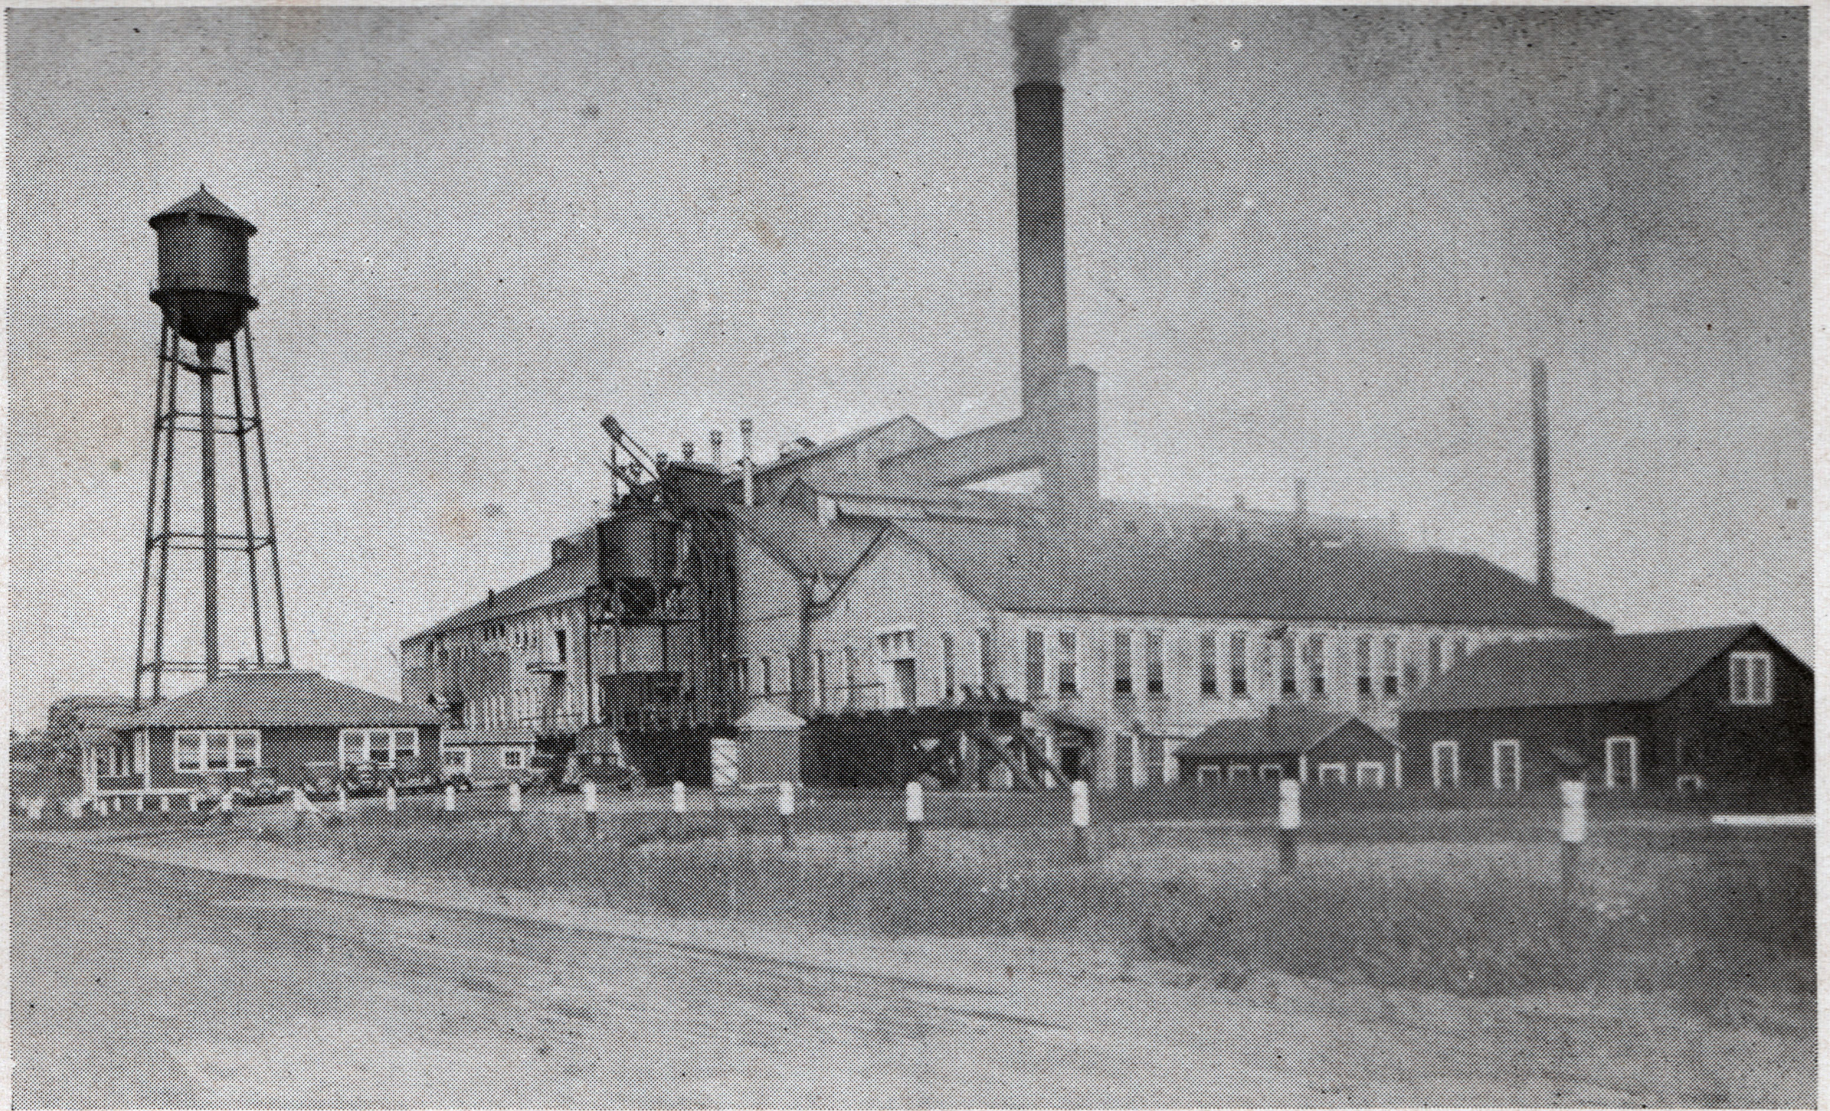

River Street, Ontonagon, Mich.

Valley of Carp River and Big Carp Lake, Ontonagon, Mich.

'The Rapids, Ontonagon River, Mich.

Agate Falls, Ontonagon, Mich.

Ontonagon Fiber Co., Ontonagon, Mich.

Ontonagon Harbor, Ontonagon, Mich.

Deer from Ontonagon County, Mich.

Tourist Park, Ontonagon, Mich.

Moonlight, Little Carp Lake, Ontonagon Co., Mich.

Pipe Line from Dam to Power House at Victoria on Ontonagon River, Line 6,000 feet long, 11 feet diameter