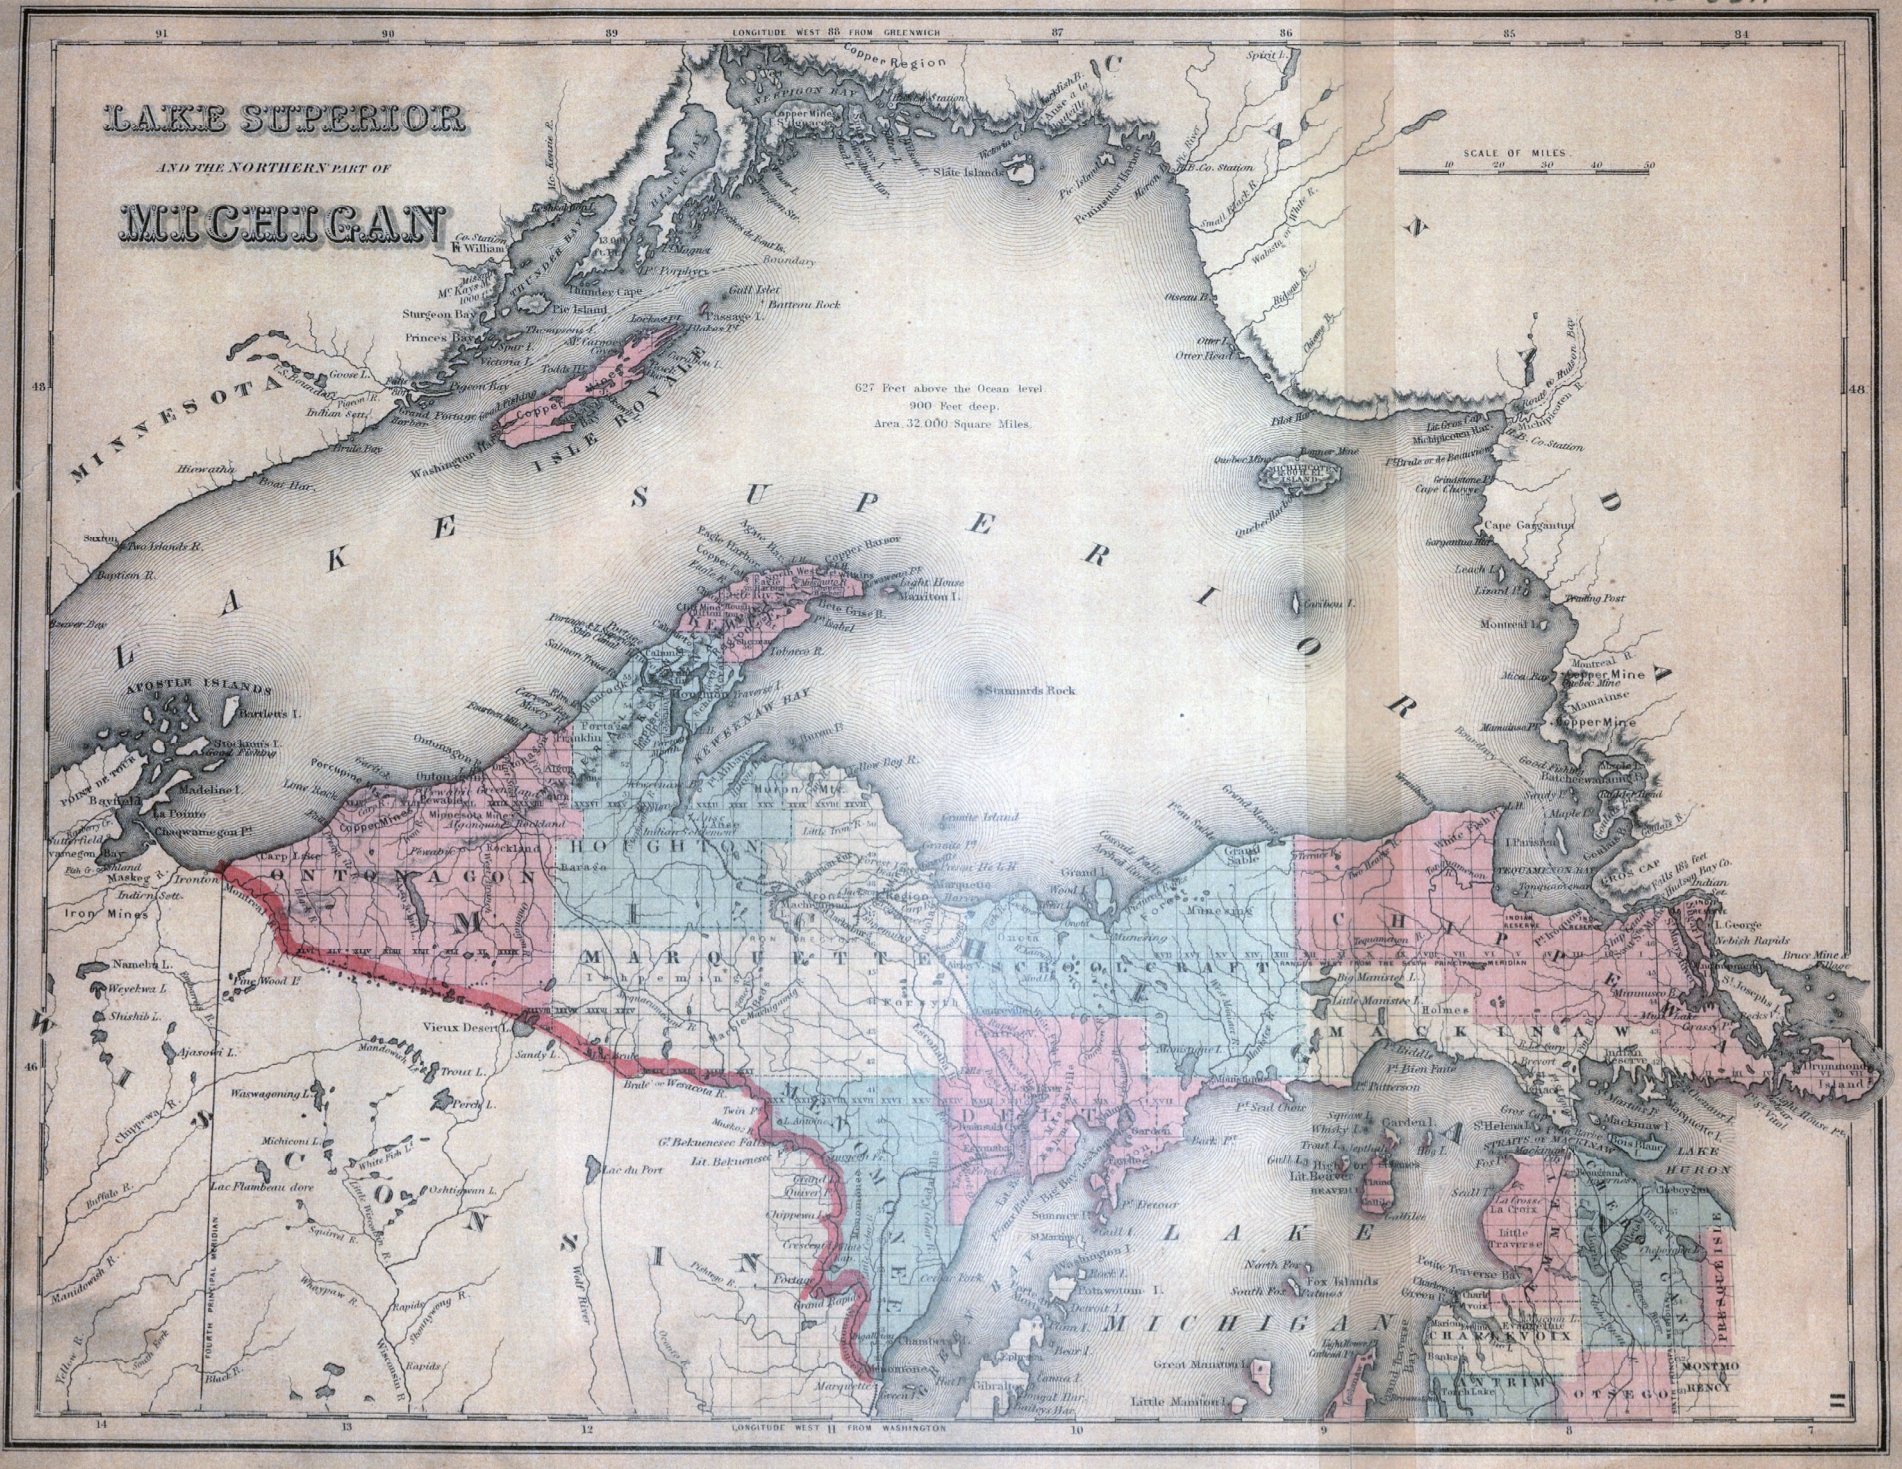

LAKE SUPERIOR

AND THE NORTHERN PART OF

MICHIGAN

627 Feet above the Ocean level
900 Feet deep.
Area 32 000 Square Miles.

91 90 89 LONGITUDE WEST 85 FROM GREENWICH 87 86 85 84

MINNESOTA WISCONSIN MICHIGAN

ONTARIO MARQUETTE HOGHTON CHIPPEWAGON

14 13 12 LONGITUDE WEST 11 FROM WASHINGTON 10 9 8 7