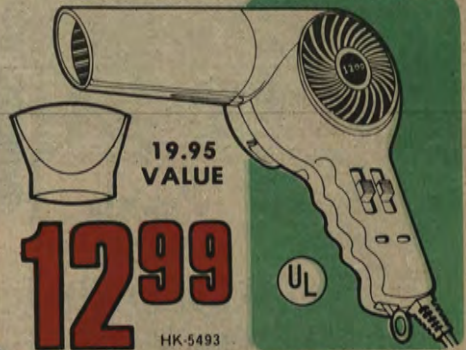

19.95
VALUE

1299
HK-5493

**GIVE SOMEBODY SOME GOOD
CLEAN FUN THIS CHRISTMAS!**