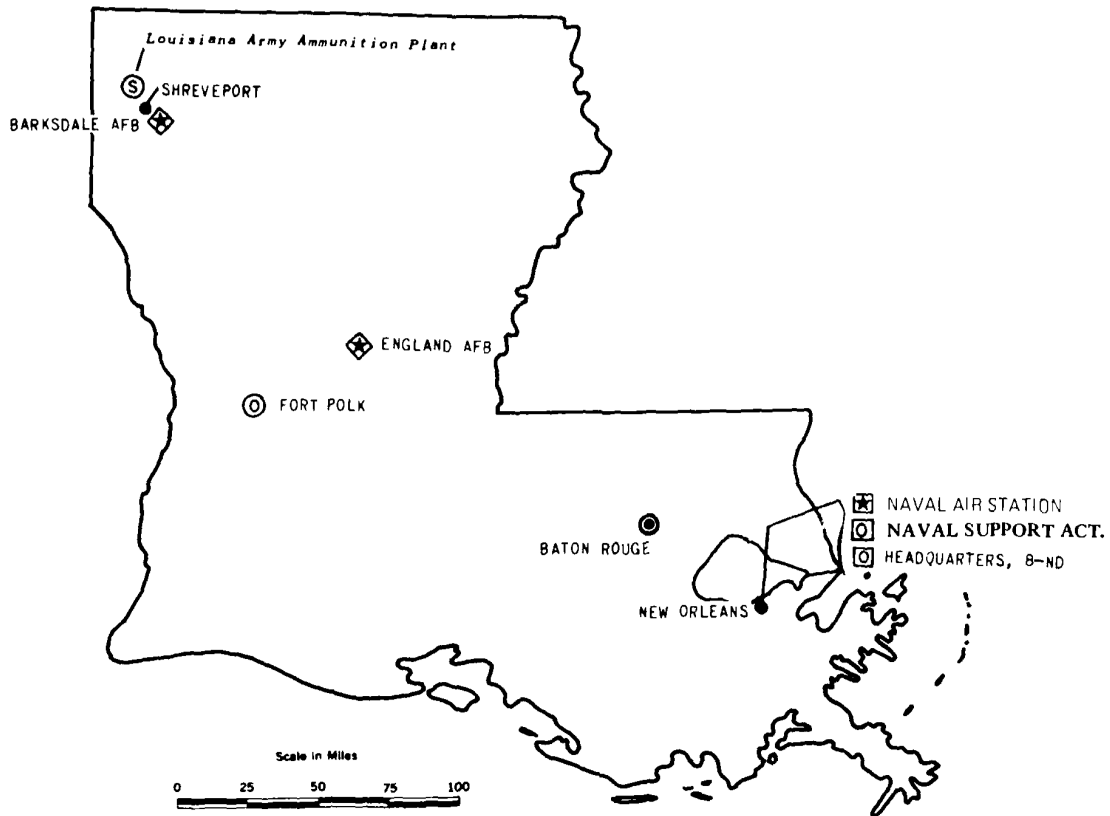

30 JUNE 1976
MAP 21

MAINE

TYPE	ARMY	NAVY	AF
AIR BASE	★	✠	✦
HOSPITAL	⊕	⊞	⊠
SHIPYARDS & INDUSTRIAL	Ⓢ	Ⓝ	Ⓞ
OTHER (HQS.; TRAINING; ETC.)	⊙	⊚	⊛
DEPOT & SUPPLY	Ⓣ	Ⓝ	Ⓞ

30 JUNE 1976
MAP 20

LOUISIANA

TYPE	ARMY	NAVY	AF
AIR BASE	✳	✳	✳
HOSPITAL	⊕	⊕	⊕
SHIPYARDS & INDUSTRIAL	Ⓢ	Ⓢ	Ⓢ
OTHER (HQS.; TRAINING; ETC.)	⊙	⊙	⊙
DEPOT & SUPPLY	ⓐ	ⓐ	ⓐ