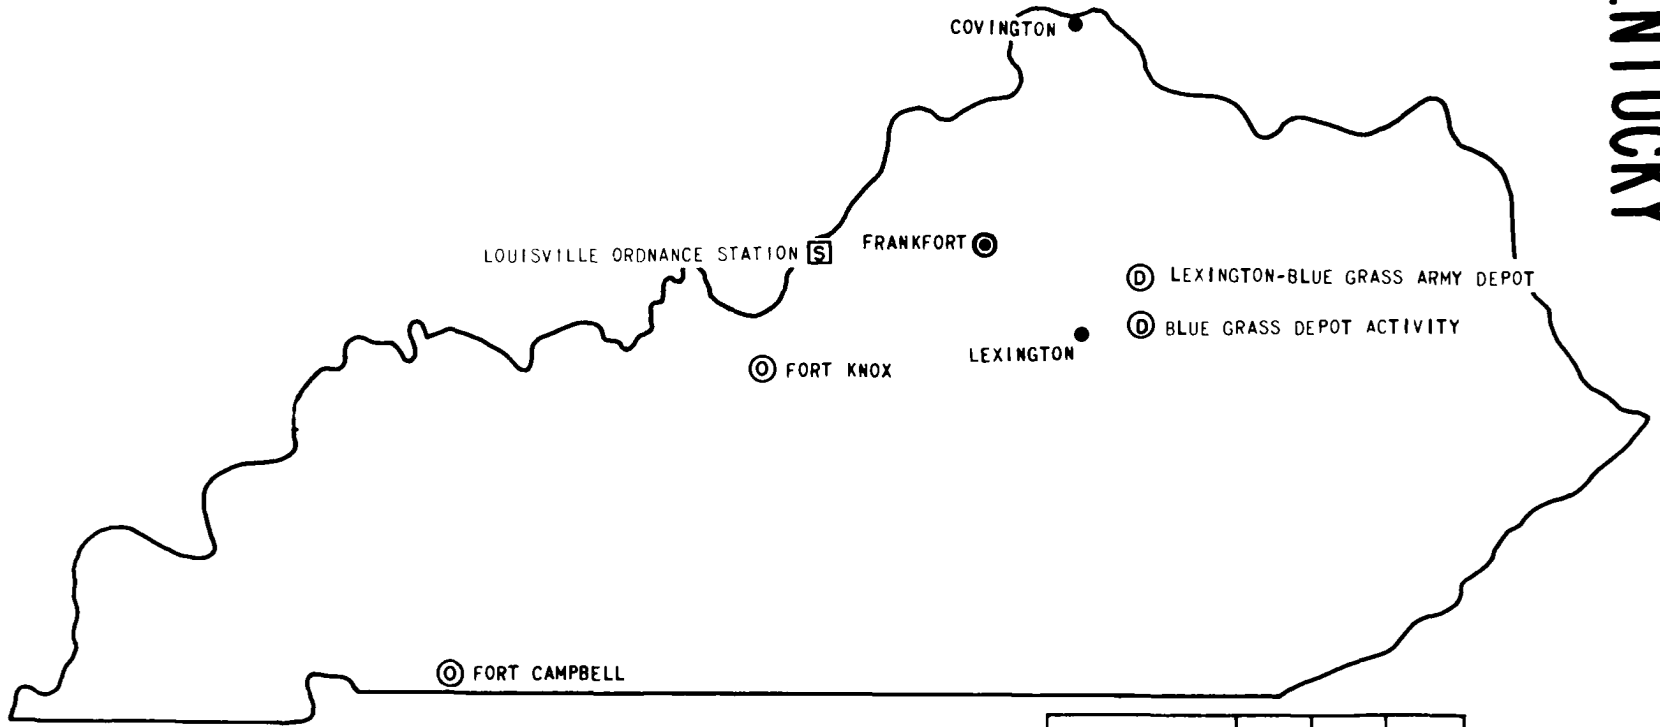

KENTUCKY

SCALE - STATUTE MILES
0 10 20 30 40 50

TYPE	ARMY	NAVY	AF
AIR BASE	★	✠	✧
HOSPITAL	†	‡	‡
SHIPYARDS & INDUSTRIAL	Ⓢ	Ⓢ	Ⓢ
OTHER (HQS.; TRAINING; ETC.)	⊙	⊙	⊙
DEPOT & SUPPLY	Ⓣ	Ⓣ	Ⓣ

30 JUNE 1976
MAP 18