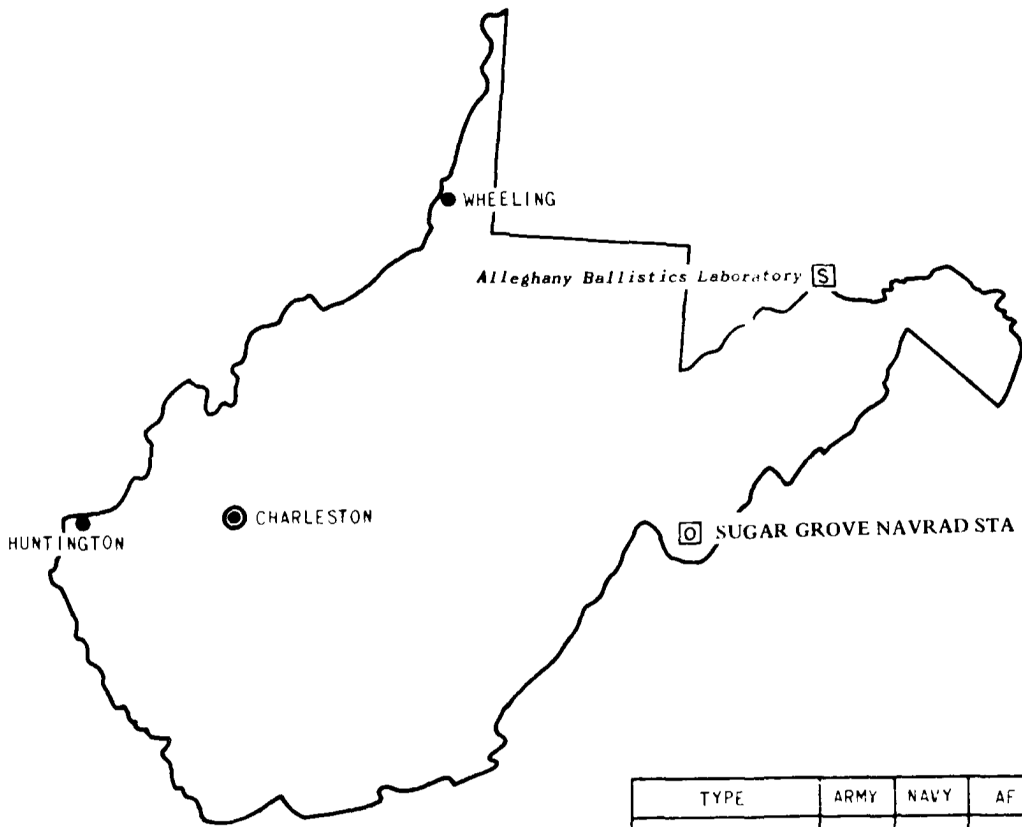

WEST VIRGINIA

TYPE	ARMY	NAVY	AF
AIR BASE	⊕	⊕	⊕
HOSPITAL	⊕	⊕	⊕
SHIPYARDS & INDUSTRIAL	Ⓢ	Ⓢ	Ⓢ
OTHER (HQS.; TRAINING; ETC.)	⓪	⓪	⓪
DEPOT & SUPPLY	Ⓧ	Ⓧ	Ⓧ

30 JUNE 1976
MAP 52