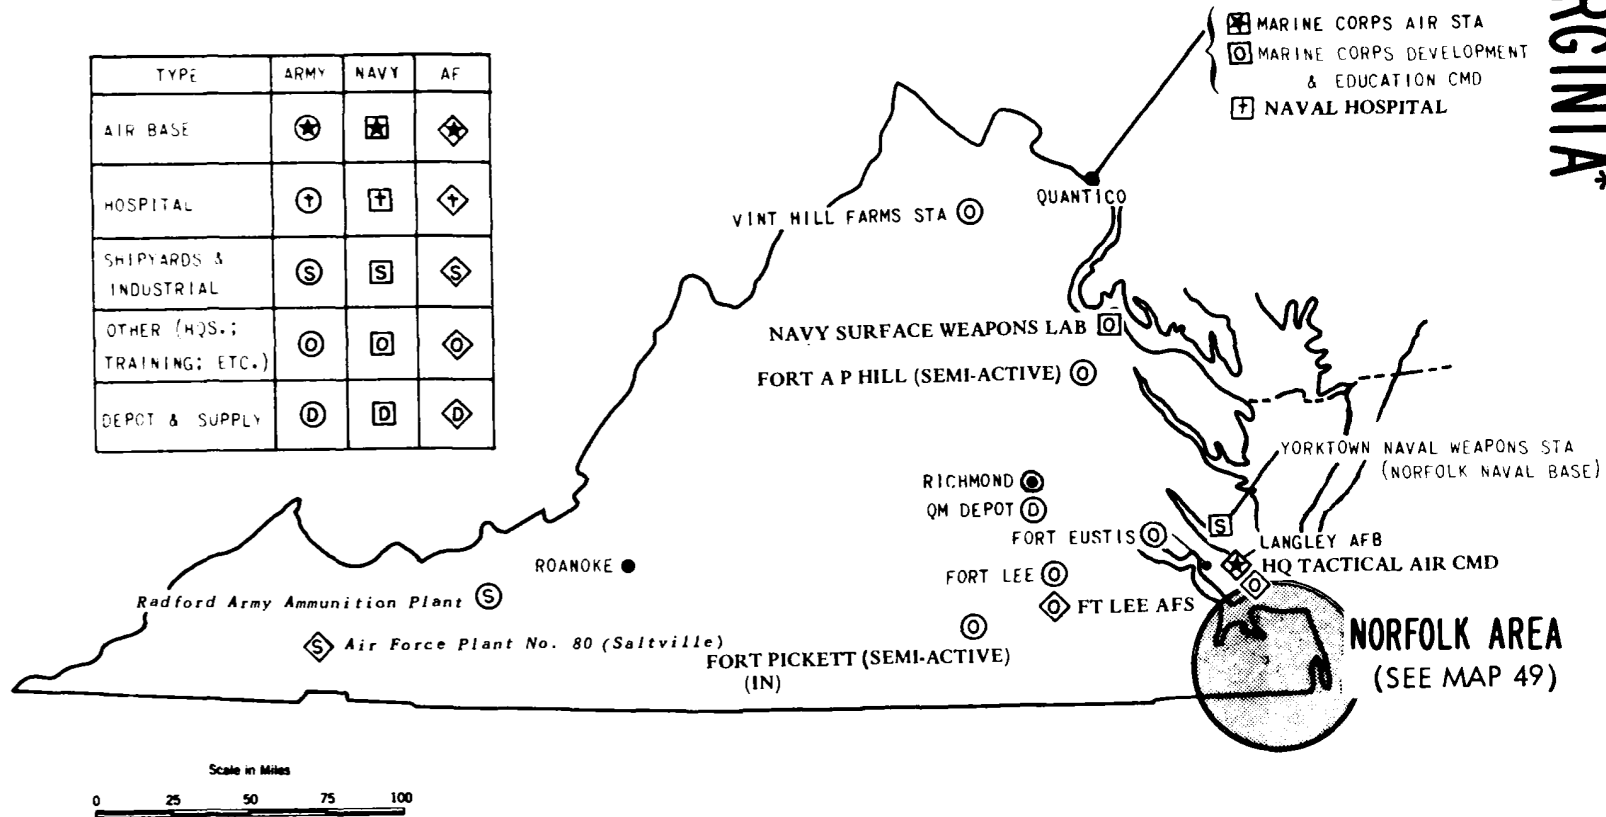

VIRGINIA*

TYPE	ARMY	NAVY	AF
AIR BASE	⊛	⊞	⊠
HOSPITAL	⊕	⊞	⊠
SHIPYARDS & INDUSTRIAL	⊙	⊞	⊠
OTHER (HQS.; TRAINING; ETC.)	⊙	⊞	⊠
DEPOT & SUPPLY	⊙	⊞	⊠

- ⊞ MARINE CORPS AIR STA
- ⊞ MARINE CORPS DEVELOPMENT & EDUCATION CMD
- ⊞ NAVAL HOSPITAL

NORFOLK AREA
(SEE MAP 49)

* See Washington, D.C. Metropolitan Area Map for Arlington and Fairfax Counties, Alexandria and Falls Church.

30 JUNE 1976
MAP 48