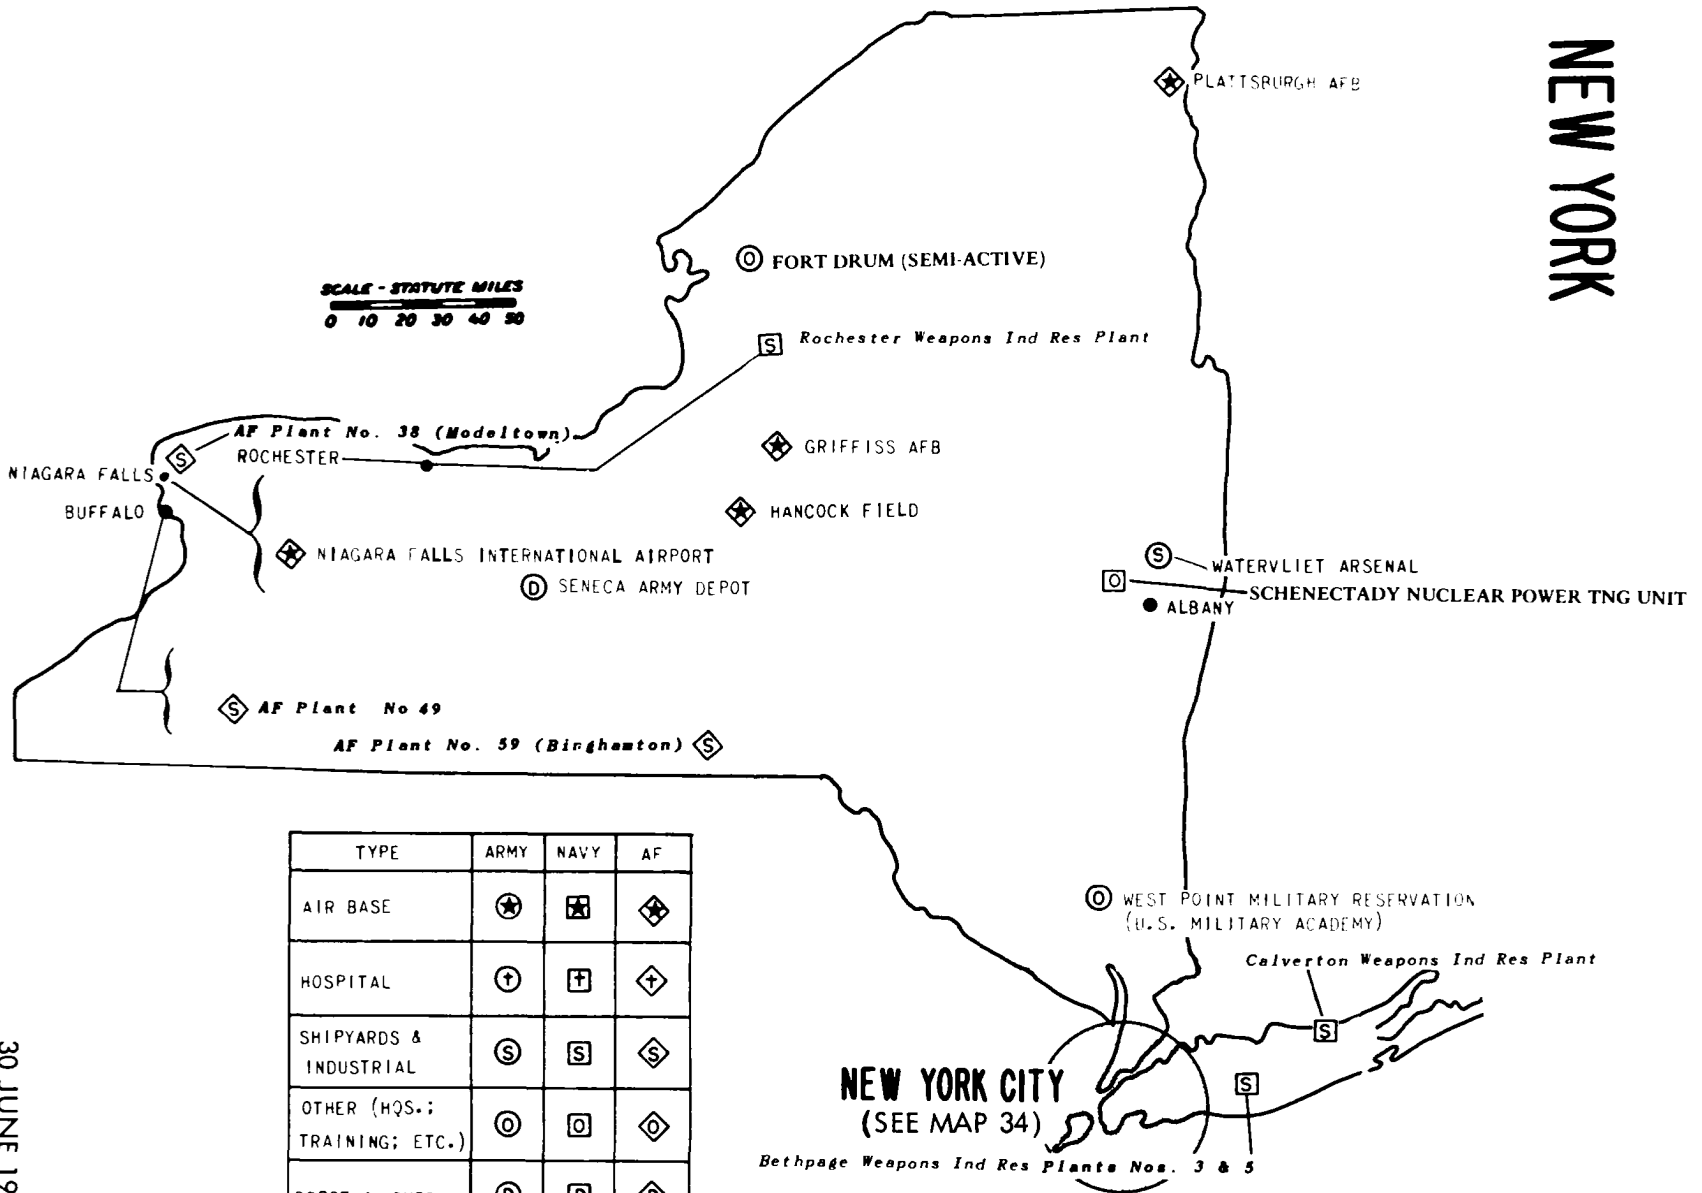

NEW YORK

TYPE	ARMY	NAVY	AF
AIR BASE	★	✠	✦
HOSPITAL	⊕	⊕	⊕
SHIPYARDS & INDUSTRIAL	Ⓢ	Ⓢ	Ⓢ
OTHER (HQS.; TRAINING; ETC.)	⊙	⊙	⊙
DEPOT & SUPPLY	ⓓ	ⓓ	ⓓ

30 JUNE 1976
MAP 33