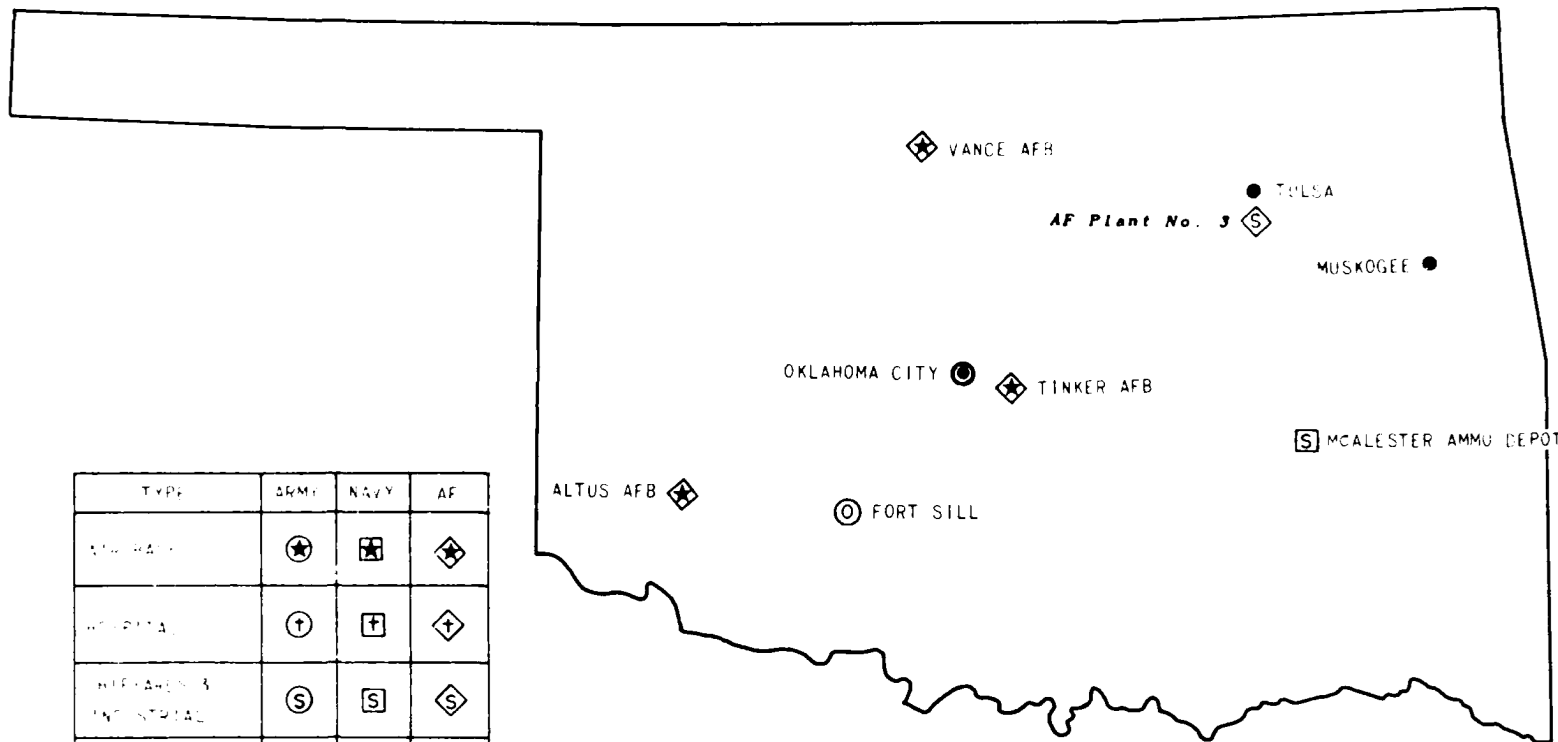

30 JUNE 1976
MAP 36

OHIO

TYPE	ARMY	NAVY	AF
AIR BASE	⊕	⊕	⊕
HOSPITAL	⊕	⊕	⊕
SHIPYARDS & INDUSTRIAL	Ⓢ	Ⓢ	Ⓢ
OTHER (HQS.; TRAINING; ETC.)	⓪	⓪	⓪
DEPOT & SUPPLY	ⓓ	ⓓ	ⓓ

30 JUNE 1976
MAP 37

OKLAHOMA

TYPE	ARMY	NAVY	AF
MILITARY	★	✠	✦
INDUSTRIAL	⊕	⊞	⊠
RESEARCH & INDUSTRIAL	⊙	⊡	⊢
OTHER (HQS, TRAINING, ETC.)	⊖	⊣	⊤
DEPOT & SUPPLY	⊗	⊤	⊥