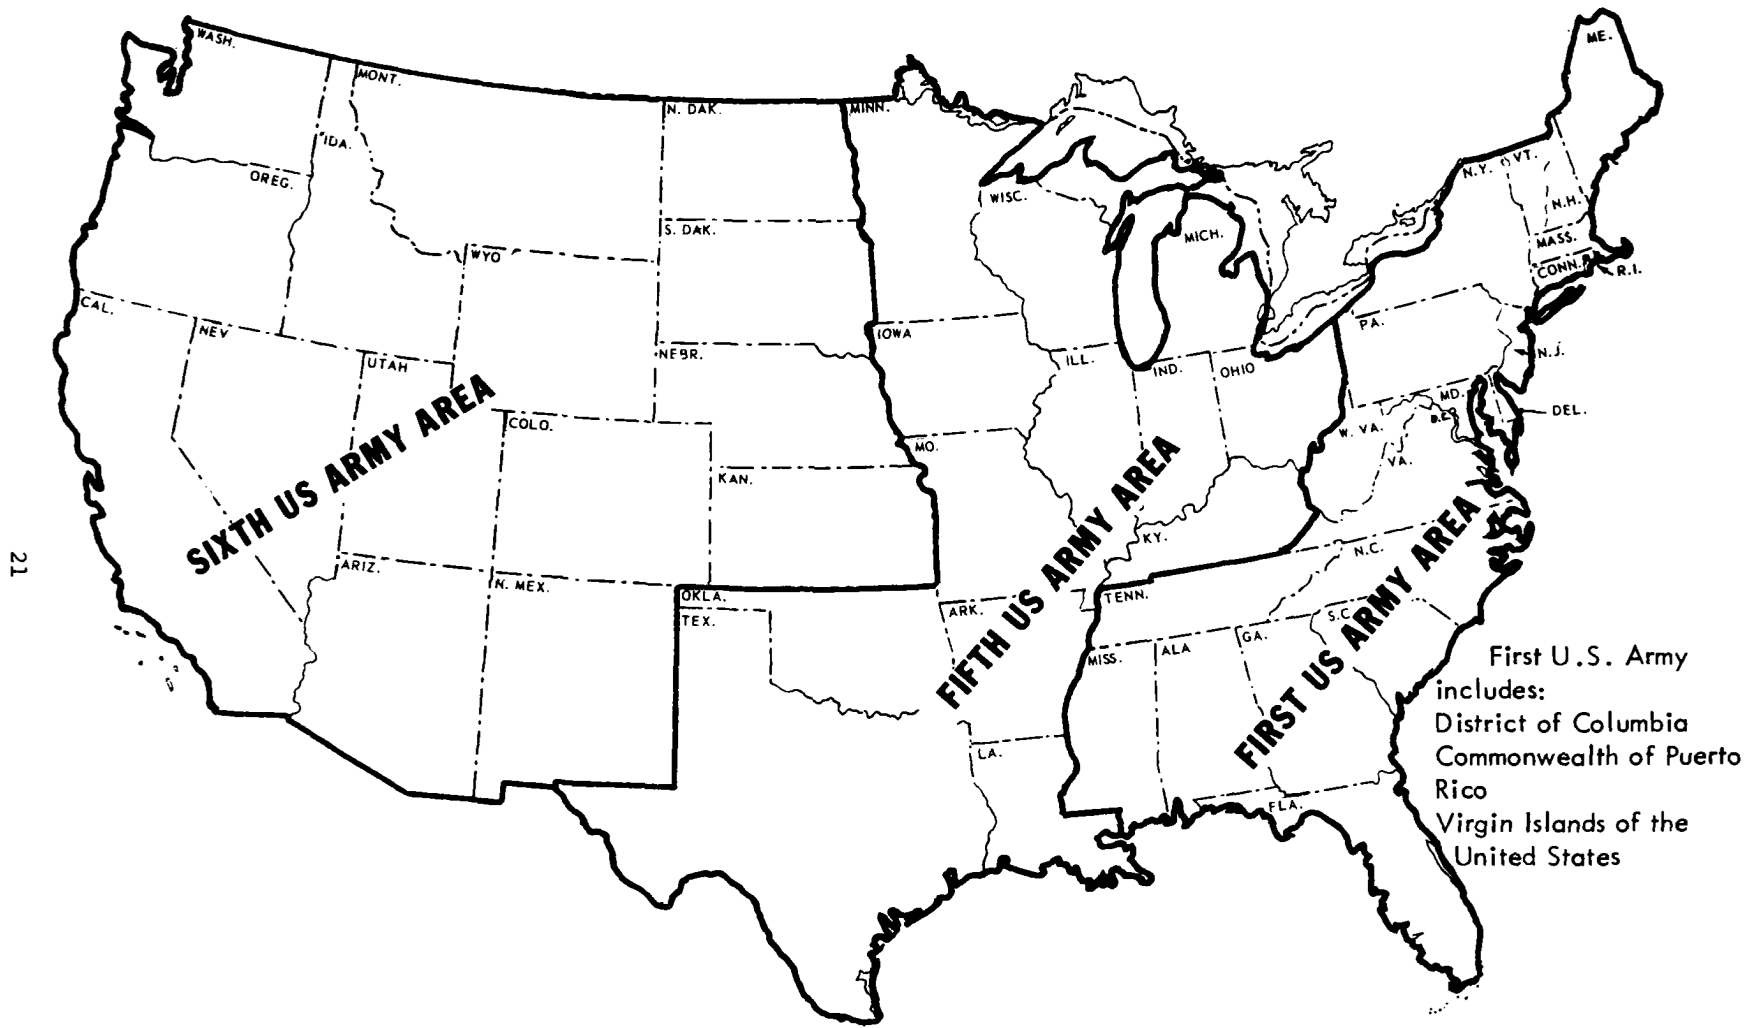

AIR FORCE RESERVE REGIONS

HEADQUARTERS AIR FORCE RESERVE

23

30 JUNE 1976

NAVAL DISTRICTS

● Headquarters

30 JUNE 1976

CONTINENTAL UNITED STATES ARMY AREAS