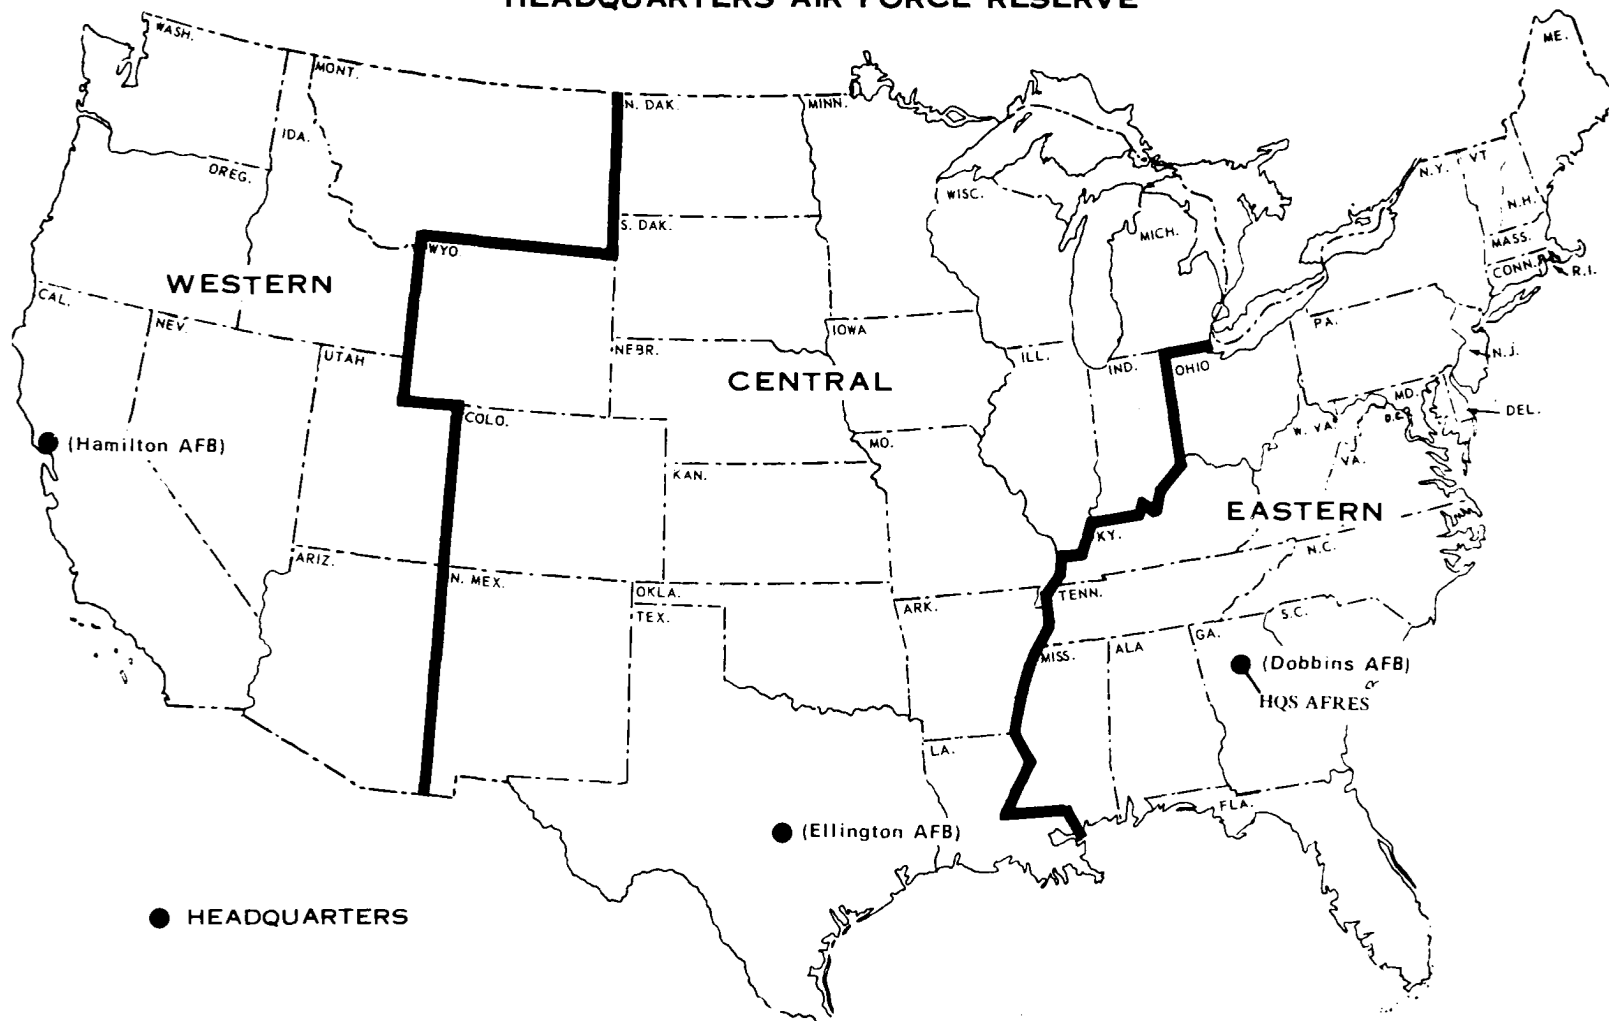

NAVY

<u>NAME AND LOCATION</u>	<u>MAP NO.</u>	<u>NAME AND LOCATION</u>	<u>MAP NO.</u>
Fallon Naval Air Station, Nevada. . .	29	*Keyport Torpedo Station, Wash .	50
Glenview Air Station, Ill.	14	Key West Naval Air Station, Fla	11
**Great Lakes Naval Base, Ill	14	Key West Naval Hospital, Fla. .	11
*Great Lakes Public Works Center, Illinois.	14	Kingsville Air Sta., Texas. . .	45
		Lakehurst Air Engrg Ctr, N.J. .	31
*Great Lakes Naval Reg Med Ctr, Ill. .	14	Lakehurst Air Tech Trng Ctr, N.J.	31
*Great Lakes Service Schools Cmd, Ill.	14	Lakehurst Air Station, N.J. . .	31
*Great Lakes Recruit Training Cmd, Illinois	14	Lemoore Air Station, Calif. . .	4
*Great Lakes Training Center, Ill . .	14	Little Creek Amphib Base, Va. .	49
Gulfport Const Bn Center, Miss. . . .	25	*Long Beach Naval Reg Med Ctr, Calif	5
Hadley Ind Res Plant, Mass.	22	*Long Beach Naval Shipyard, Calif	5
Hawthorne Ammo Depot, Nev	29	Long Beach Naval Support Activity, Calif	5
**Hq, 1-ND, Mass.	22	Los Alamitos Naval Air Station, Calif	5
**Hq, 3-ND, N. Y.	34	Louisville Ord Station, Ky. . .	18
**Hq, 4-ND, Pa.	40		
**Hq, 5-ND, Va.	49		
**Hq, 6-ND, S. C.	42	**Mare Island Support Activity, Calif	7
**Hq, 8-ND, La.	19	Mare Island Naval Shipyard (Vallejo) California.	7
**Hq, 9-ND, Ill	14	Mayport Naval Station, Fla. . .	11
**Hq, 11-ND, Calif.	6		
**Hq, 12-ND, Calif.	7		
**Hq, 13-ND, Wash	50	McAlester Ammo. Depot, Okla . .	38
Hq, Marine Corps, D.C. Area	51	McGregor Ind Res Ord Plant, Tex	45
**Hq, Naval District Wash., D.C. Area .	51	Mechanicsburg Fleet Material Support Office, Pa.	40
Idaho Falls Nav Nuc Pow Trng Unit . .	13	Mechanicsburg Ships Parts Control Center, Pa.	40
Indian Head Ordnance Station, Md. . .	21		
Indianapolis Avionics Fac., Inc . . .	15		
Jacksonville Air Rework Fac., Fla . .	11	Memphis Naval Air Station, Tenn	44
Jacksonville Fuel Depot	11	Memphis Naval Air Technical Training Com., Tenn	44
Jacksonville Naval Air Station, Fla .	11	Memphis Naval Reg Ctr, Tenn . .	44
Jacksonville Naval Base	11	Meridian Air Station, Miss . . .	25
Jacksonville Naval Reg Med Ctr, Fla .	11		
Creek Naval Radio Sta, Wash	50	Meridian Nav Tech Tra Center Miss.	25
Kansas City MC Automated Services Center, Mo.	26	Minneapolis Wpn Ind Res Plant, Minn	24
Kansas City MC Finance Center, Mo . .	26		

AIR FORCE RESERVE REGIONS

HEADQUARTERS AIR FORCE RESERVE

23

30 JUNE 1976