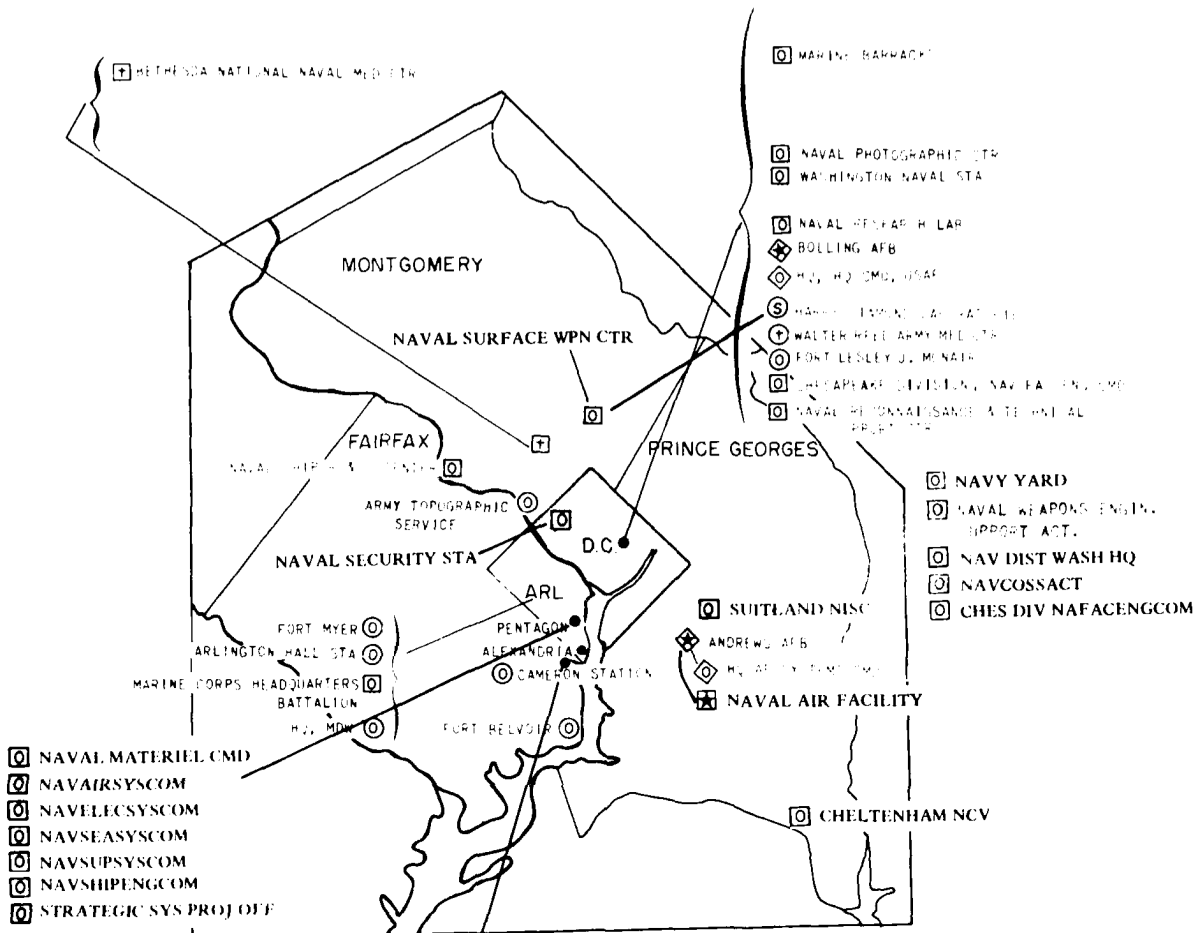

WASHINGTON D.C. METROPOLITAN AREA

- ⊠ NAVAL MATERIEL CMD
- ⊠ NAVAIRSYSCOM
- ⊠ NAVELECSYSCOM
- ⊠ NAVSEASYSCOM
- ⊠ NAVSUPSYSCOM
- ⊠ NAVSHIPENCOM
- ⊠ STRATEGIC SYS PROJ OFF

1. HOFFMANN COMPLEX
2. ⊙ MILPERSCEN
   - ⊙ NAVFACHQ
   - ⊙ NAVINTCOM

TYPE	ARMY	NAVY	AF
ACT. HEADQ	★	⊠	⊠
HOSPITAL	⊕	⊕	⊕
HOSPITALS & INDUSTRIAL	⊙	⊙	⊙
OTHER (TRAINING, ETC.)	⊙	⊙	⊙
RESERVE & SUPPLY	⊙	⊙	⊙

30 JUNE 1976
MAP 51