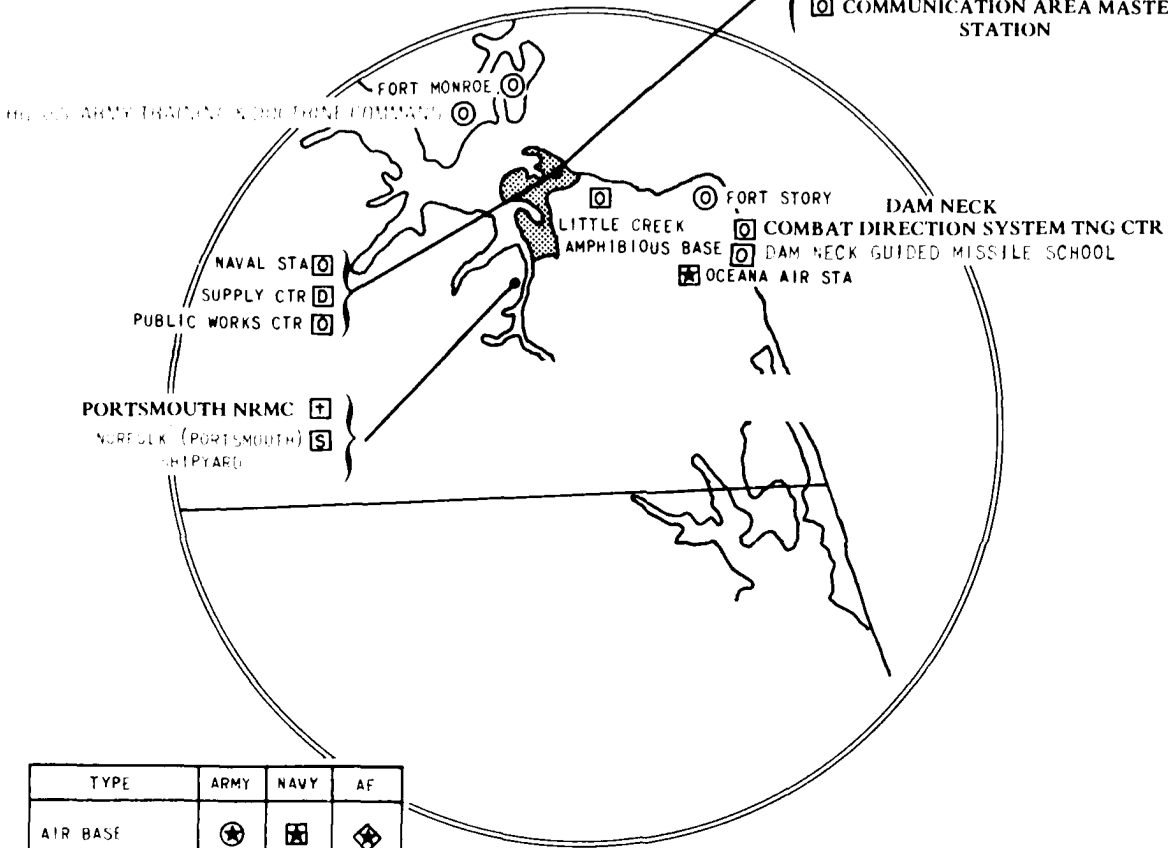

TYPE	ARMY	NAVY	AF
AIR BASE	⊞	⊞	⊞
HOSPITAL	⊞	⊞	⊞
SHIPYARDS & INDUSTRIAL	⊞	⊞	⊞
OTHER (HQS.; TRAINING; ETC.)	⊞	⊞	⊞
DEPOT & SUPPLY	⊞	⊞	⊞

30 JUNE 1976
MAP 49

WASHINGTON

TYPE	ARMY	NAVY	AF
AIR BASE	★	✠	✦
HOSPITAL	⊕	⊕	⊕
SHIPYARDS & INDUSTRIAL	Ⓢ	Ⓢ	Ⓢ
OTHER (HQS.; TRAINING; ETC.)	⊙	⊙	⊙
DEPOT & SUPPLY	Ⓛ	Ⓛ	Ⓛ