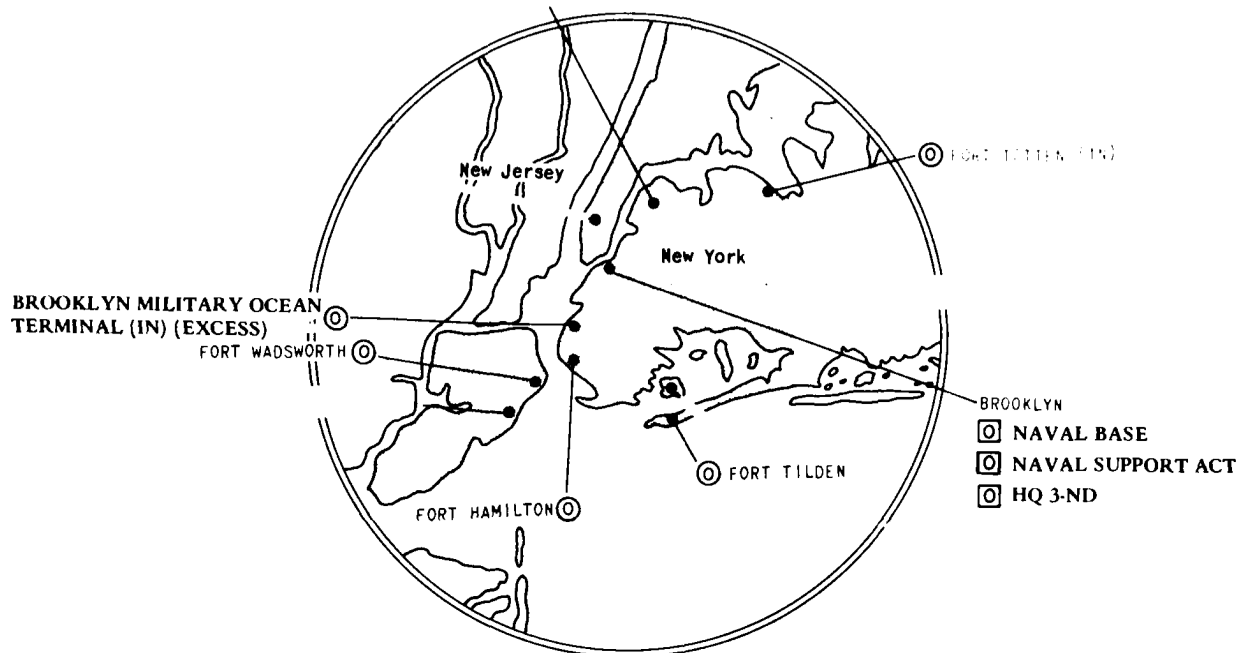

30 JUNE 1976
MAP 32

NEW YORK

TYPE	ARMY	NAVY	AF
AIR BASE	★	✠	✦
HOSPITAL	⊕	⊕	⊕
SHIPYARDS & INDUSTRIAL	Ⓢ	Ⓢ	Ⓢ
OTHER (HQS.; TRAINING; ETC.)	⊙	⊙	⊙
DEPOT & SUPPLY	ⓓ	ⓓ	ⓓ

30 JUNE 1976
MAP 33

NEW YORK CITY

MILES
0 5 10