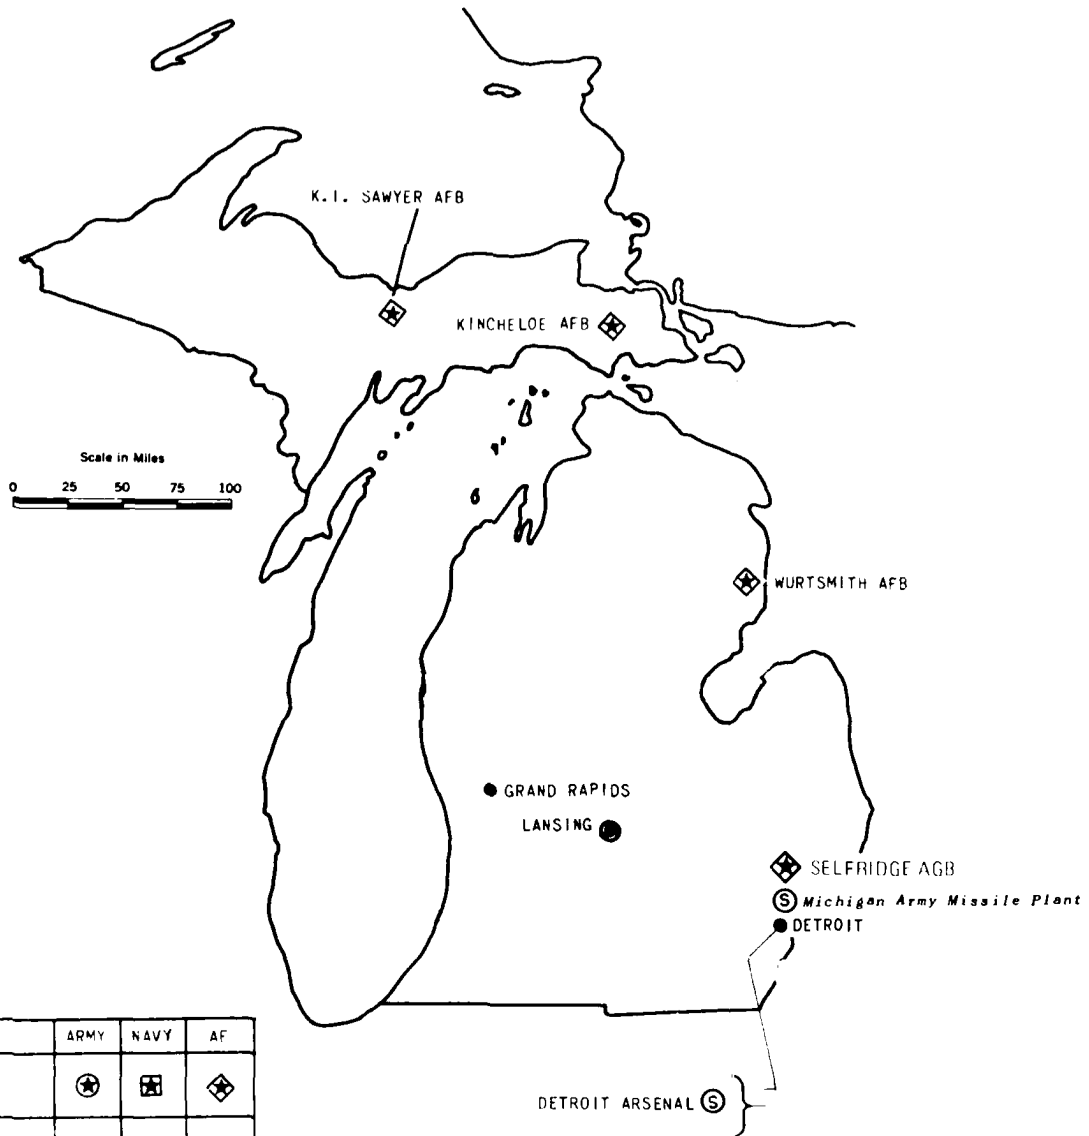

MICHIGAN

TYPE	ARMY	NAVY	AF
AIR BASE	★	✠	✦
HOSPITAL	⊕	⊞	⊠
SHIPYARDS & INDUSTRIAL	Ⓢ	Ⓝ	Ⓞ
OTHER (HQS.; TRAINING; ETC.)	⊙	Ⓚ	Ⓛ
DEPOT & SUPPLY	Ⓧ	Ⓨ	Ⓩ

30 JUNE 1976
MAP 23