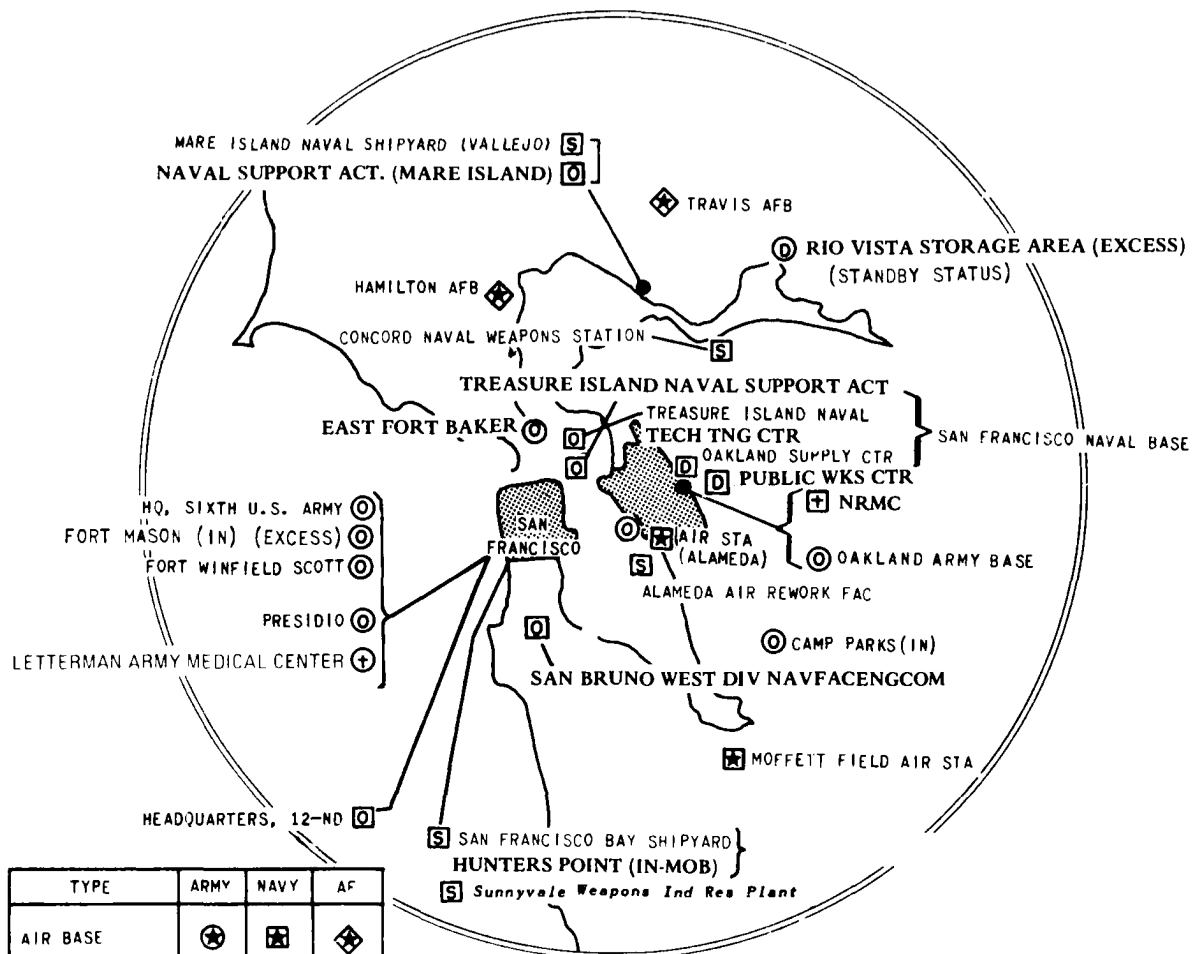

SAN FRANCISCO AREA

SCALE IN MILES
0 5 10 15 20 25

30 JUNE 1976
MAP 7