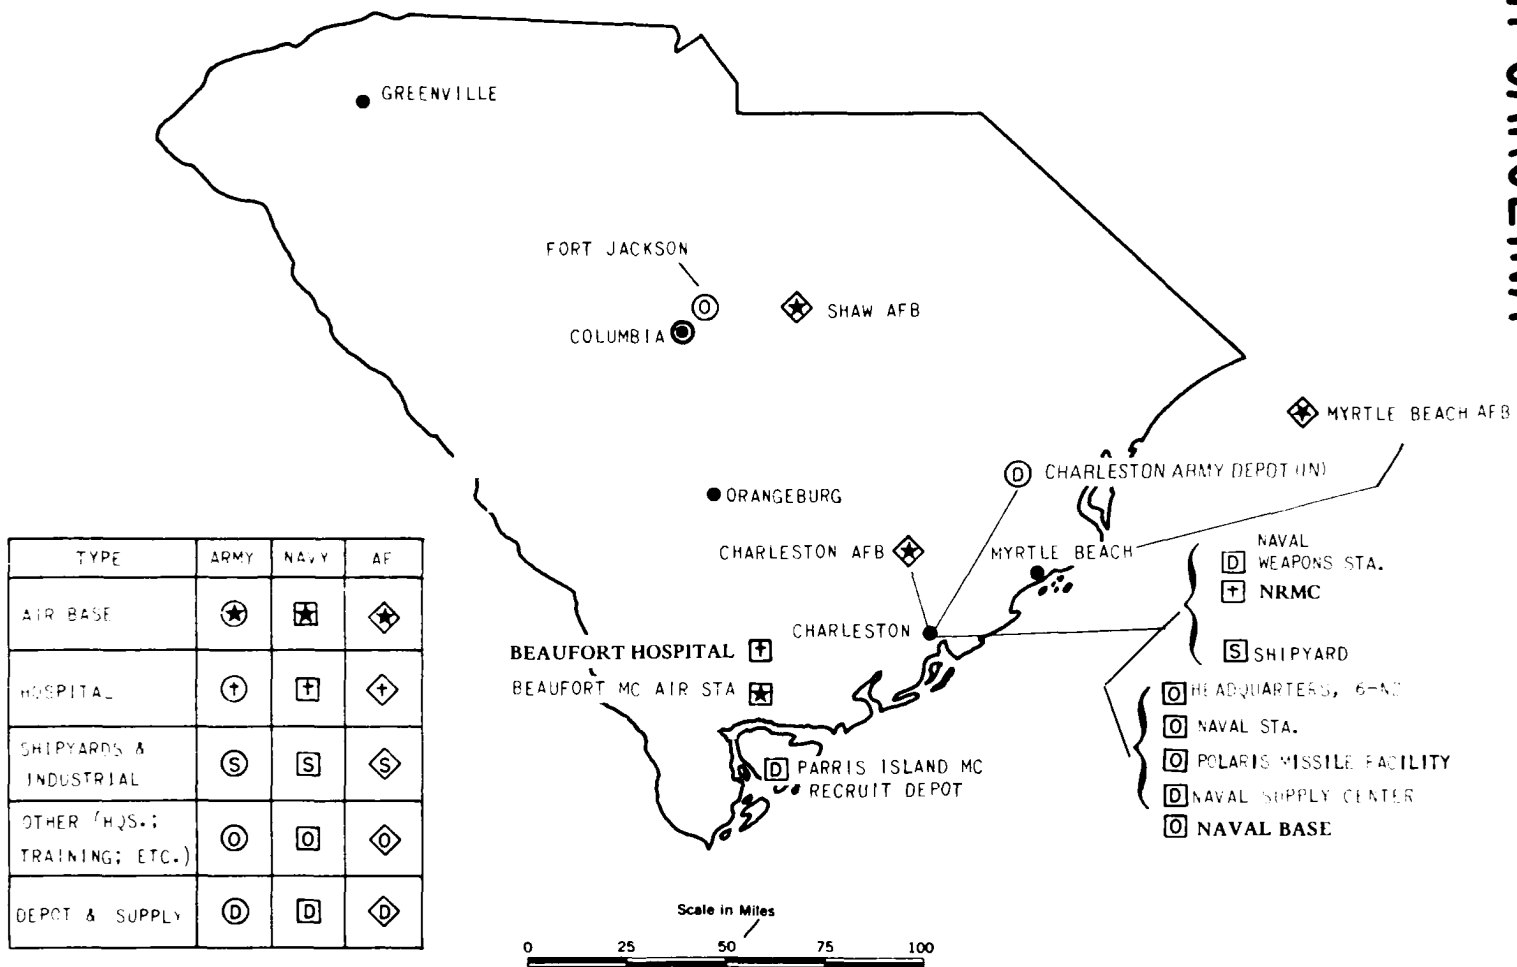

30 JUNE 1976
MAP 40

RHODE ISLAND

TYPE	ARMY	NAVY	AF
AIR BASE	★	✠	✦
HOSPITAL	†	+	◇
SHIPYARDS & INDUSTRIAL	Ⓢ	Ⓢ	◇
OTHER (HQS.; TRAINING; ETC.)	⊙	⊙	◇
DEPOT & SUPPLY	Ⓣ	Ⓣ	◇

30 JUNE 1976
MAP 41

SOUTH CAROLINA

30 JUNE 1976
MAP 42