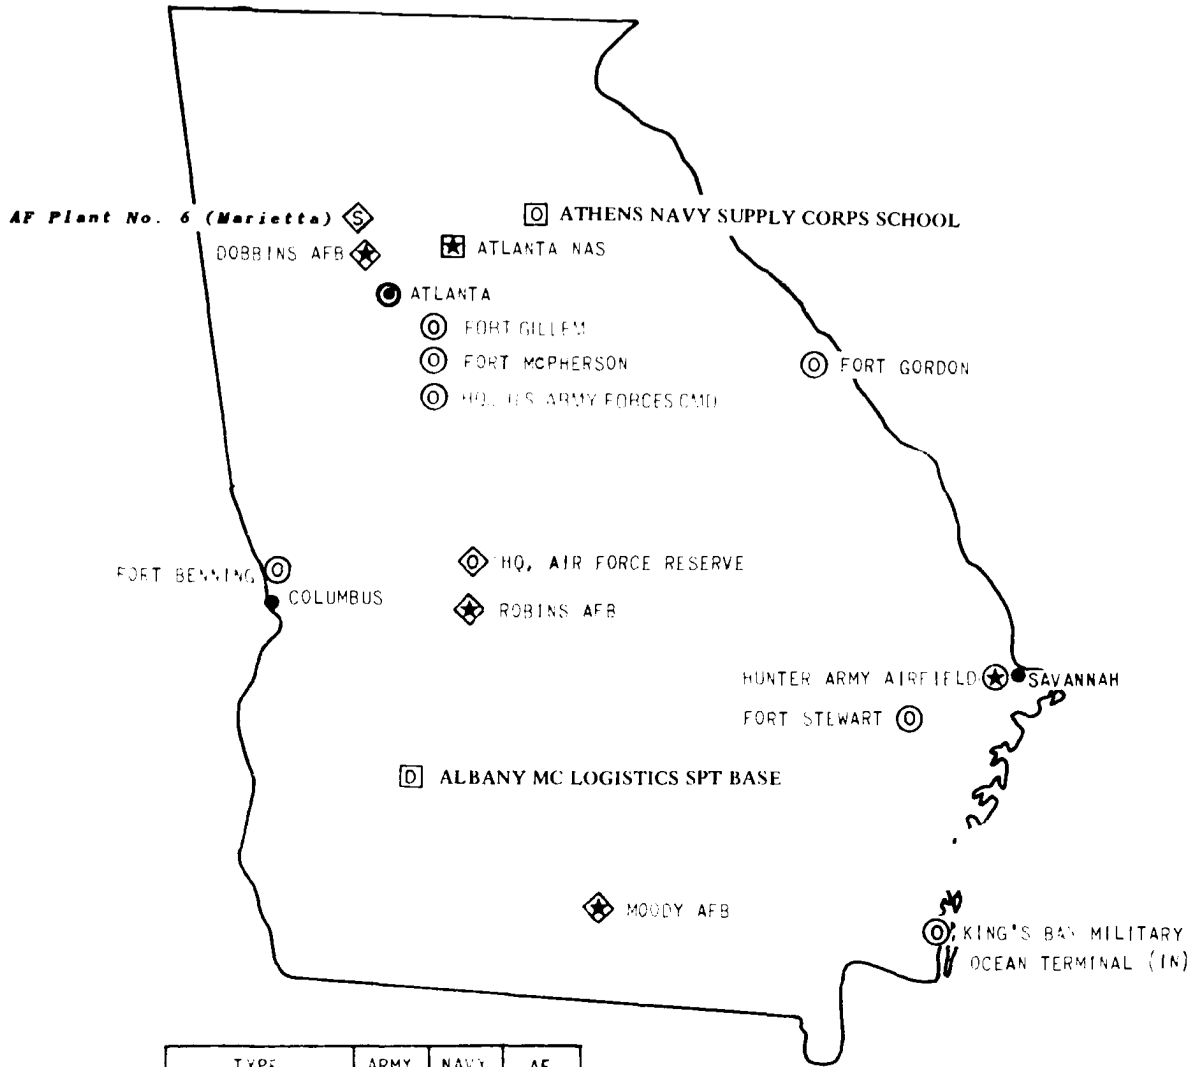

GEORGIA

TYPE	ARMY	NAVY	AF
AIR BASE	★	✠	✦
HOSPITAL	⊕	⊕	⊕
SHIPYARDS & INDUSTRIAL	Ⓢ	Ⓢ	Ⓢ
OTHER (HQ'S; TRAINING; ETC.)	⊙	⊙	⊙
DEPOT & SUPPLY	ⓓ	ⓓ	ⓓ

30 JUNE 1976
MAP 12