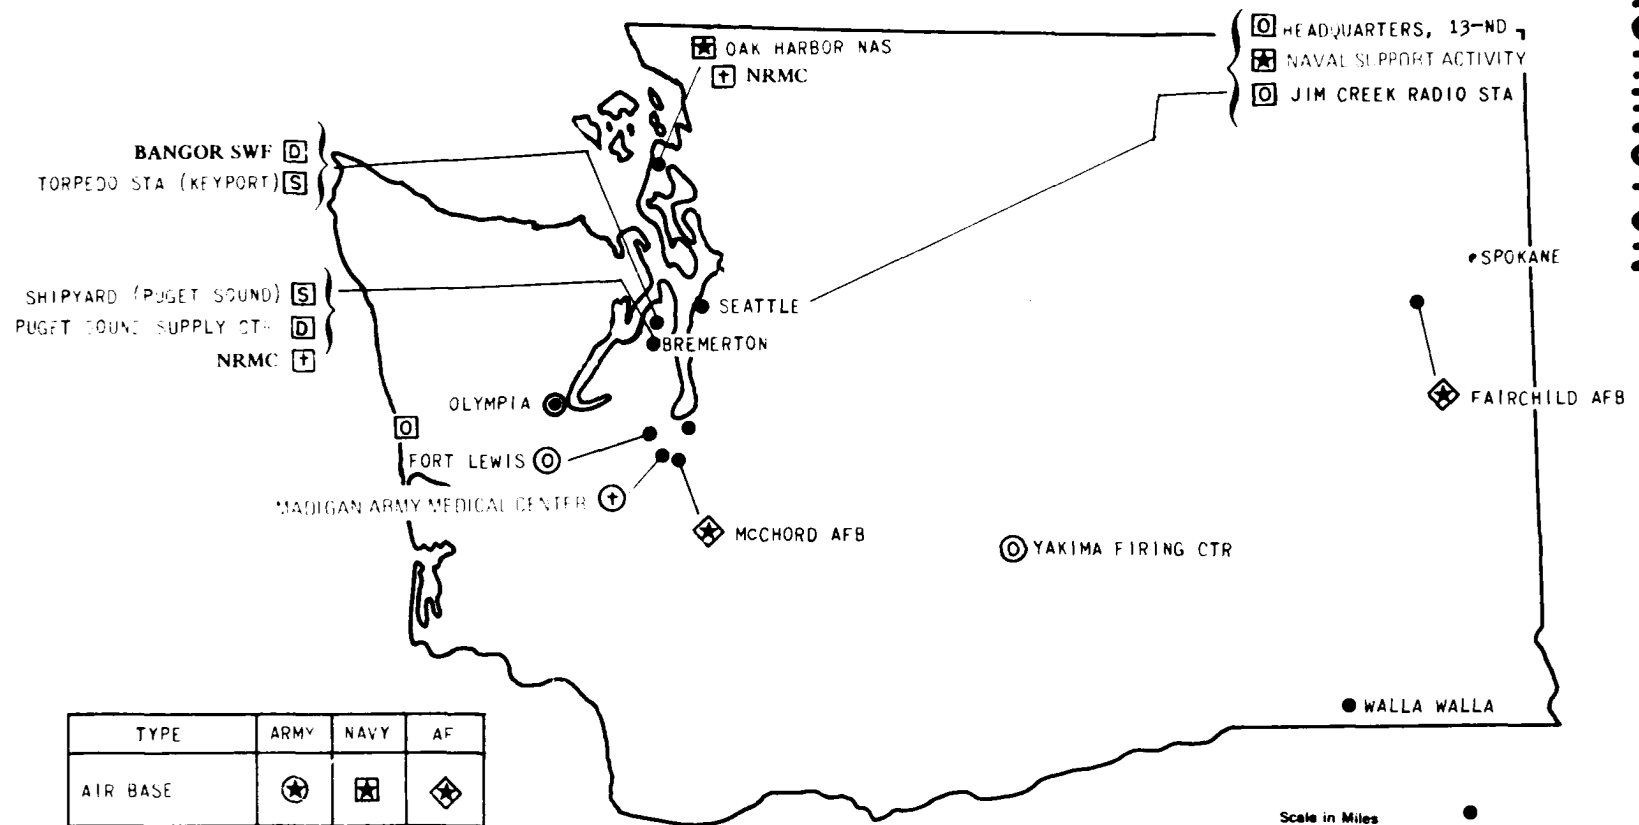

WASHINGTON

TYPE	ARMY	NAVY	AF
AIR BASE	★	✠	✦
HOSPITAL	⊕	⊕	⊕
SHIPYARDS & INDUSTRIAL	Ⓢ	Ⓢ	Ⓢ
OTHER (HQS.; TRAINING; ETC.)	⊙	⊙	⊙
DEPOT & SUPPLY	Ⓛ	Ⓛ	Ⓛ

30 JUNE 1976
MAP 50