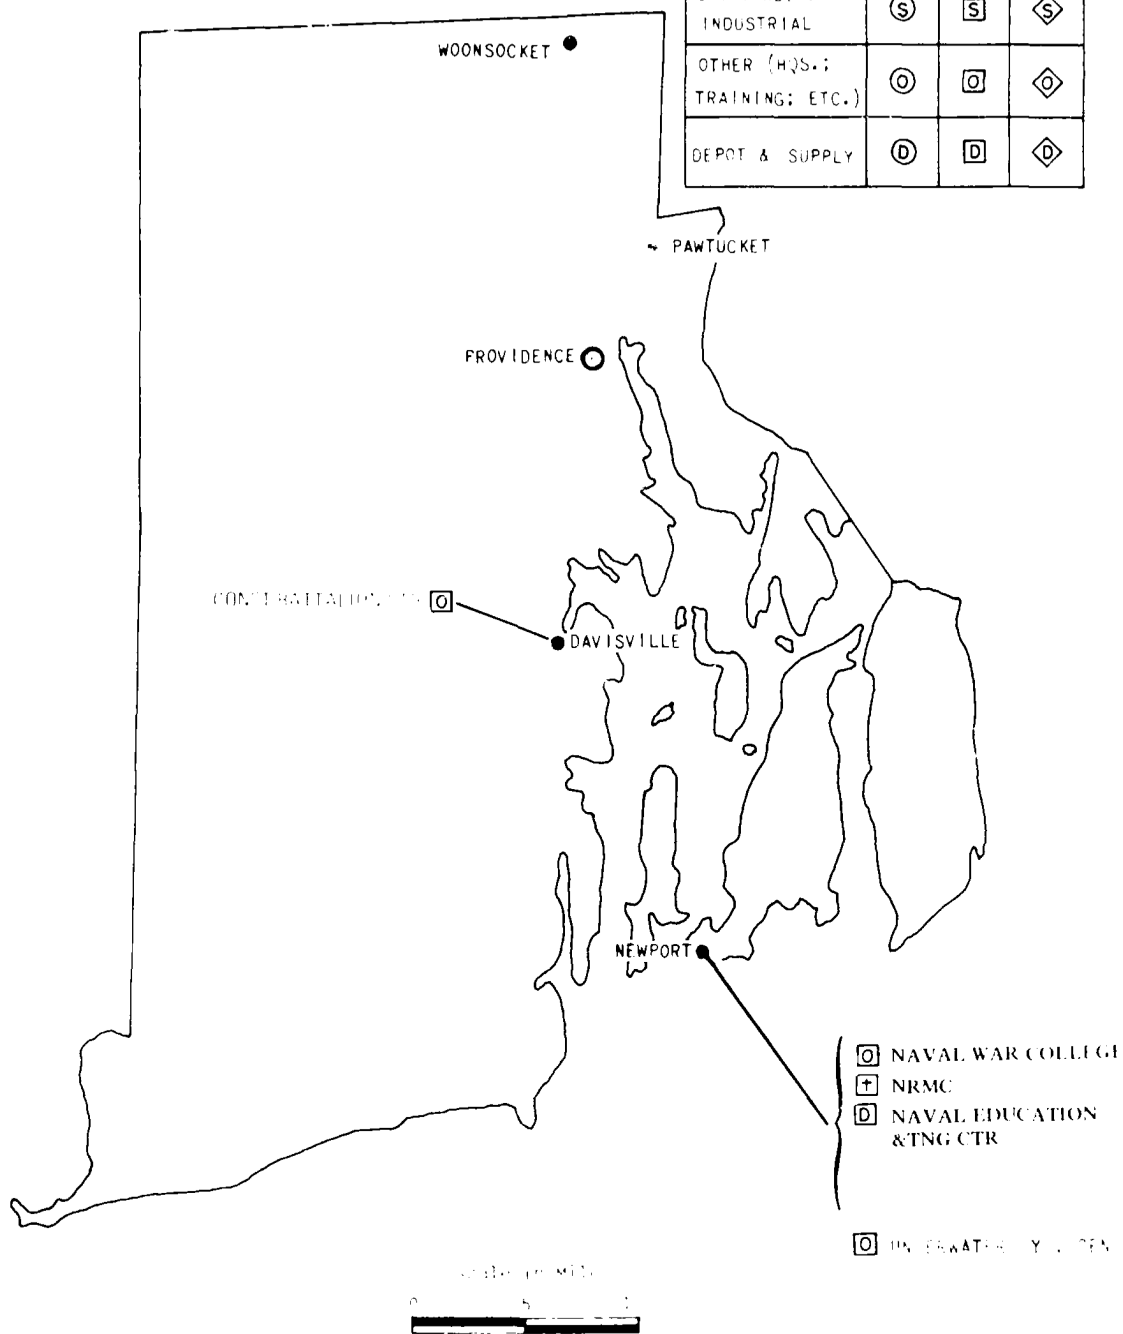

RHODE ISLAND

TYPE	ARMY	NAVY	AF
AIR BASE	★	✠	✦
HOSPITAL	†	+	◇
SHIPYARDS & INDUSTRIAL	Ⓢ	Ⓢ	◇
OTHER (HQS.; TRAINING; ETC.)	⊙	⊙	◇
DEPOT & SUPPLY	Ⓣ	Ⓣ	◇

30 JUNE 1976
MAP 41