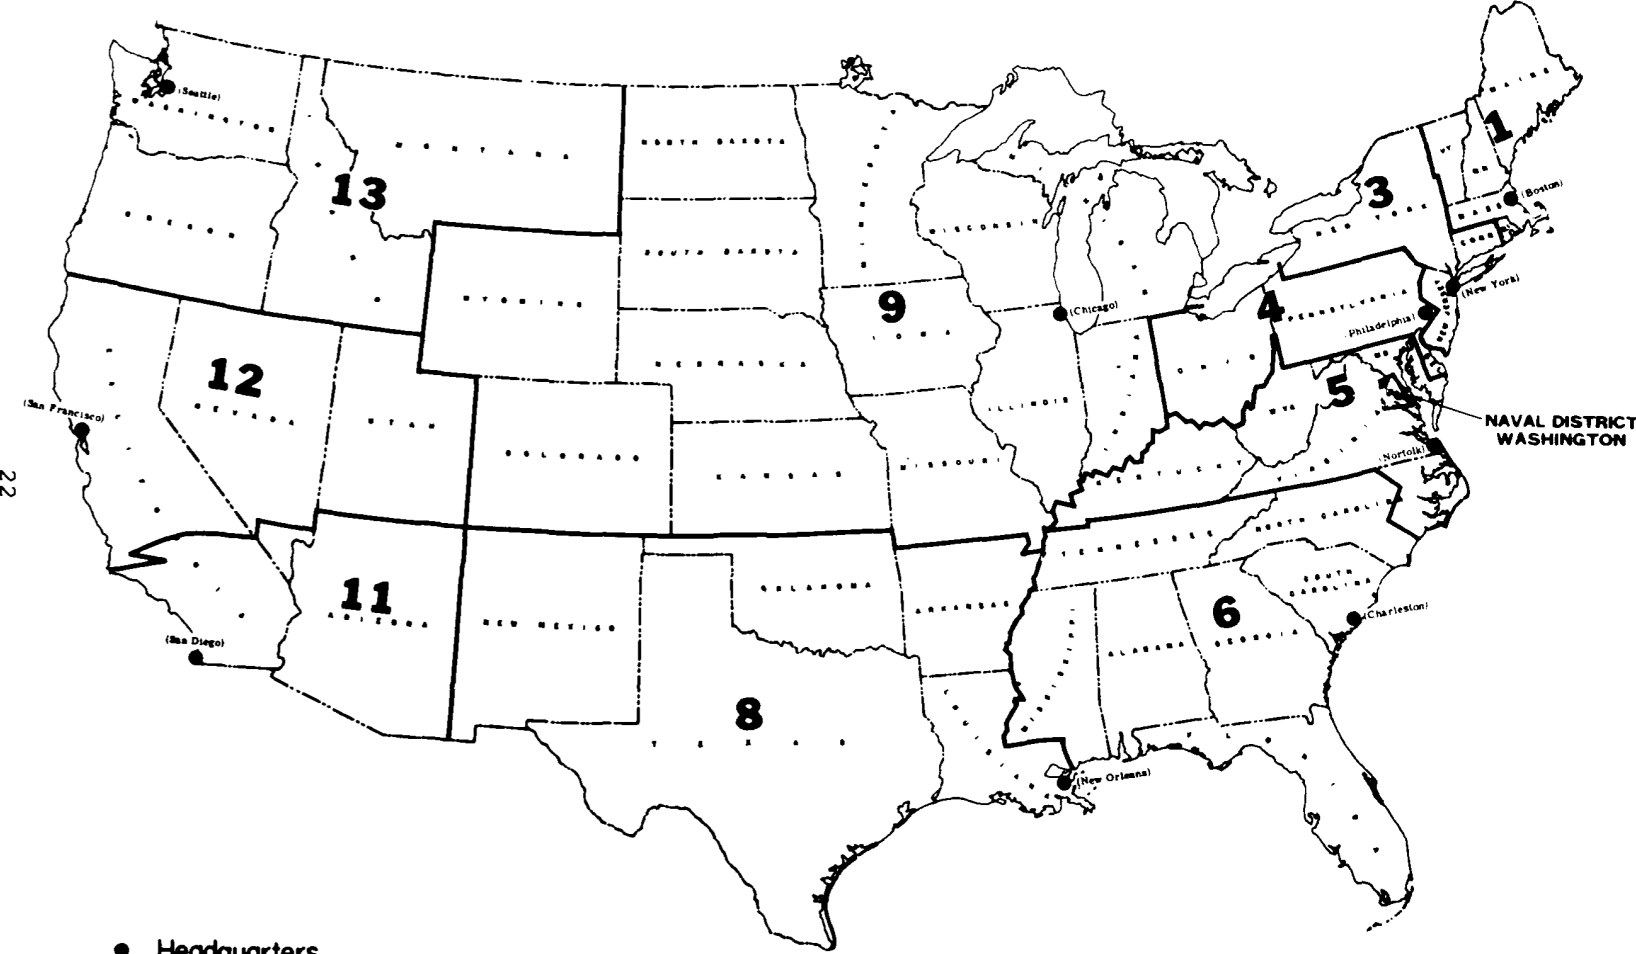

AIR FORCE RESERVE REGIONS

HEADQUARTERS AIR FORCE RESERVE

23

30 JUNE 1976

NAVAL DISTRICTS

● Headquarters

30 JUNE 1976

CONTINENTAL UNITED STATES ARMY AREAS