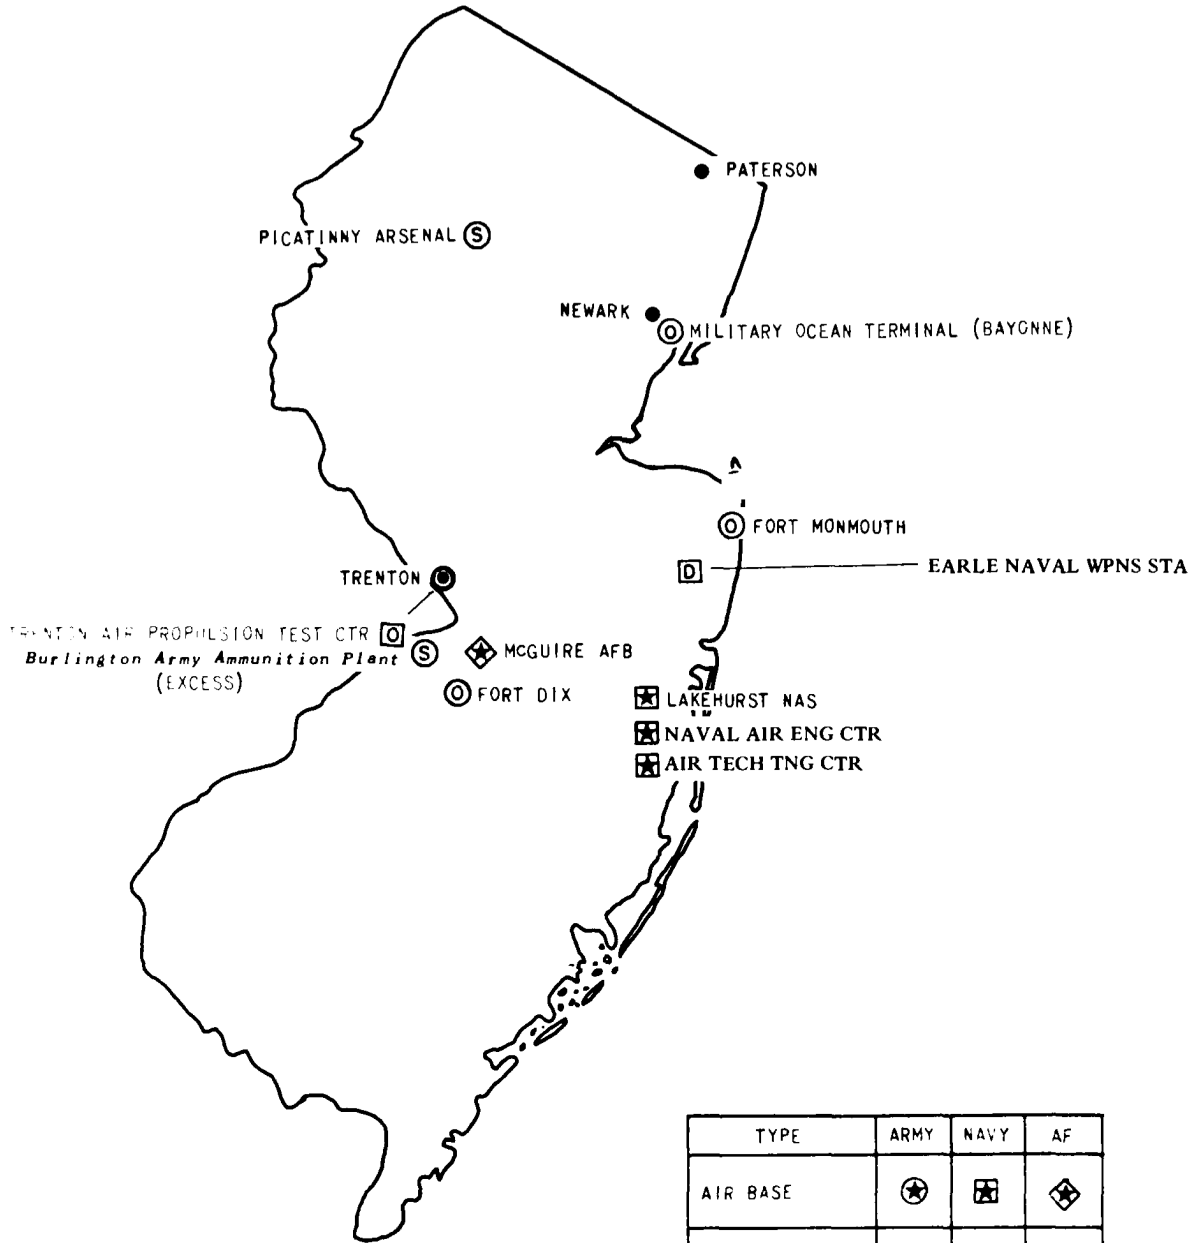

NEW JERSEY

TYPE	ARMY	NAVY	AF
AIR BASE	★	✈	✈
HOSPITAL	⊕	⊕	⊕
SHIPYARDS & INDUSTRIAL	Ⓢ	Ⓢ	Ⓢ
OTHER (HQS.; TRAINING; ETC.)	⊙	⊙	⊙
DEPOT & SUPPLY	Ⓛ	Ⓛ	Ⓛ

30 JUNE 1976
MAP 31