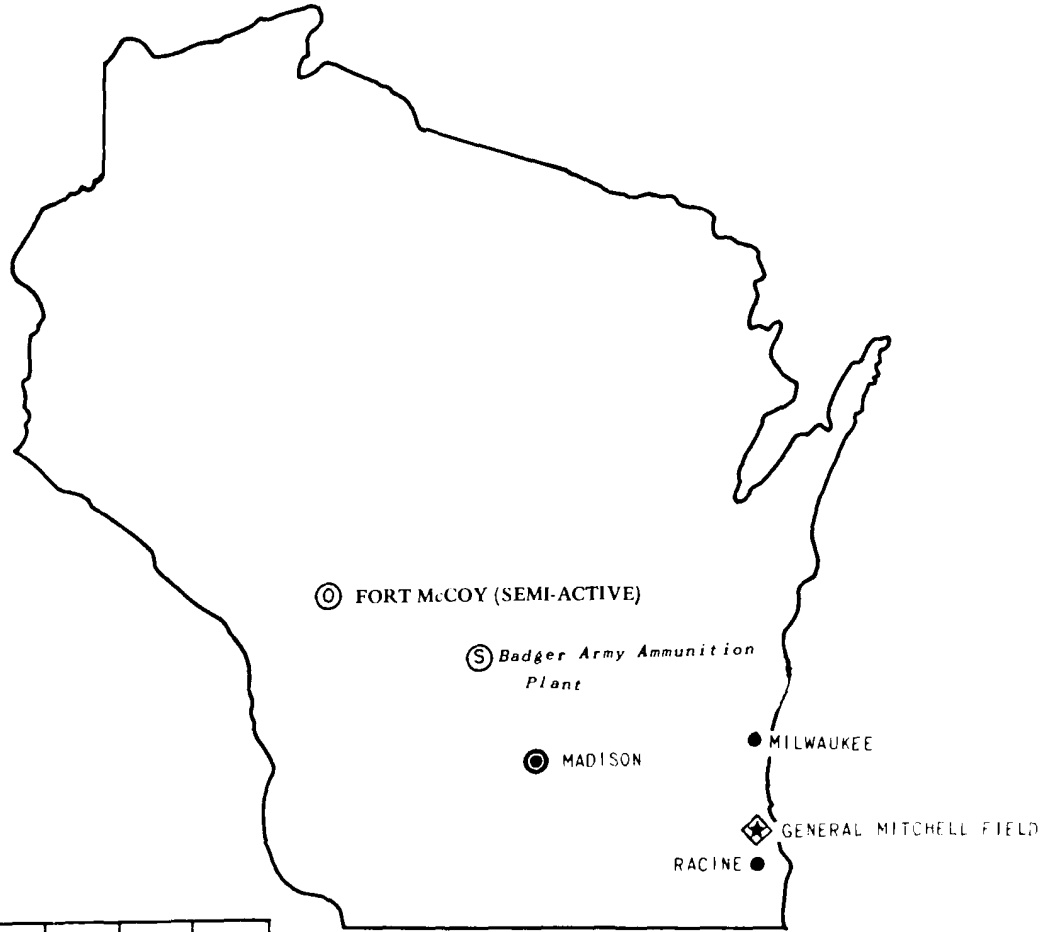

WISCONSIN

TYPE	ARMY	NAVY	AF
AIR BASE	★	✠	✦
HOSPITAL	⊕	⊕	⊕
INDUSTRIAL	Ⓢ	Ⓢ	Ⓢ
OTHER (TRAINING, ETC.)	⊙	⊙	⊙
PORT & RAIL	Ⓧ	Ⓧ	Ⓧ

30 JUNE 1976
MAP 53