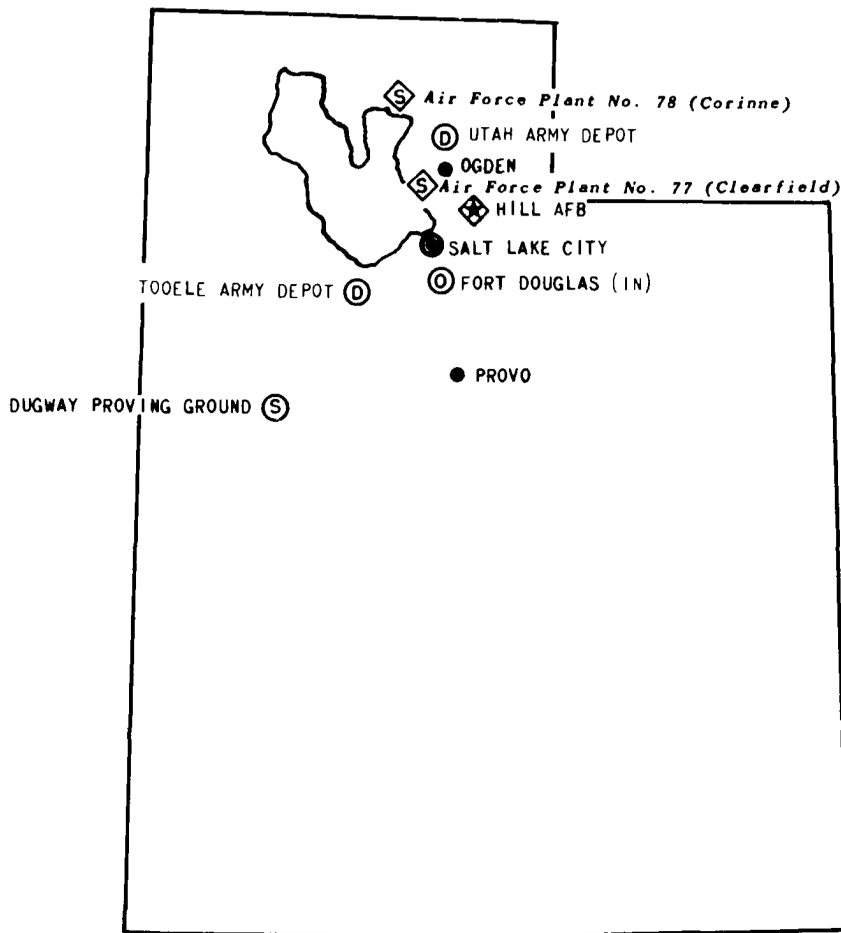

UTAH

TYPE	ARMY	NAVY	AF
AIR BASE	⊛	⊞	⊠
HOSPITAL	⊕	⊞	⊠
SHIPYARDS & INDUSTRIAL	⊙	⊞	⊠
OTHER (HQS.; TRAINING; ETC.)	⊙	⊞	⊠
DEPOT & SUPPLY	⊙	⊞	⊠

30 JUNE 1976
MAP 46