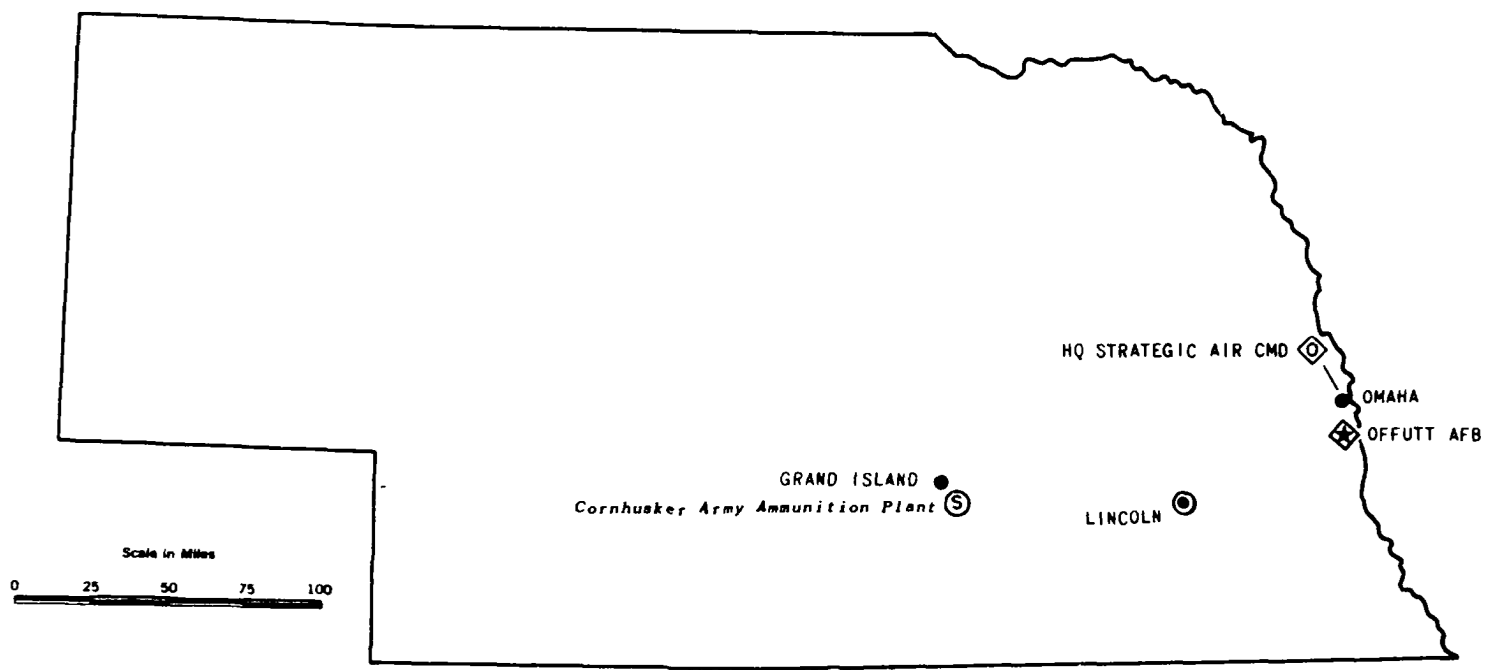

NEBRASKA

TYPE	ARMY	NAVY	AF
AIR BASE	(A)	(N)	(D)
HOSPITAL	(H)	(H)	(H)
SHIPYARDS & INDUSTRIAL	(S)	(S)	(S)
OTHER (HQs.; TRAINING; ETC.)	(O)	(O)	(O)
DEPOT & SUPPLY	(D)	(D)	(D)

30 JUNE 1976
MAP 28