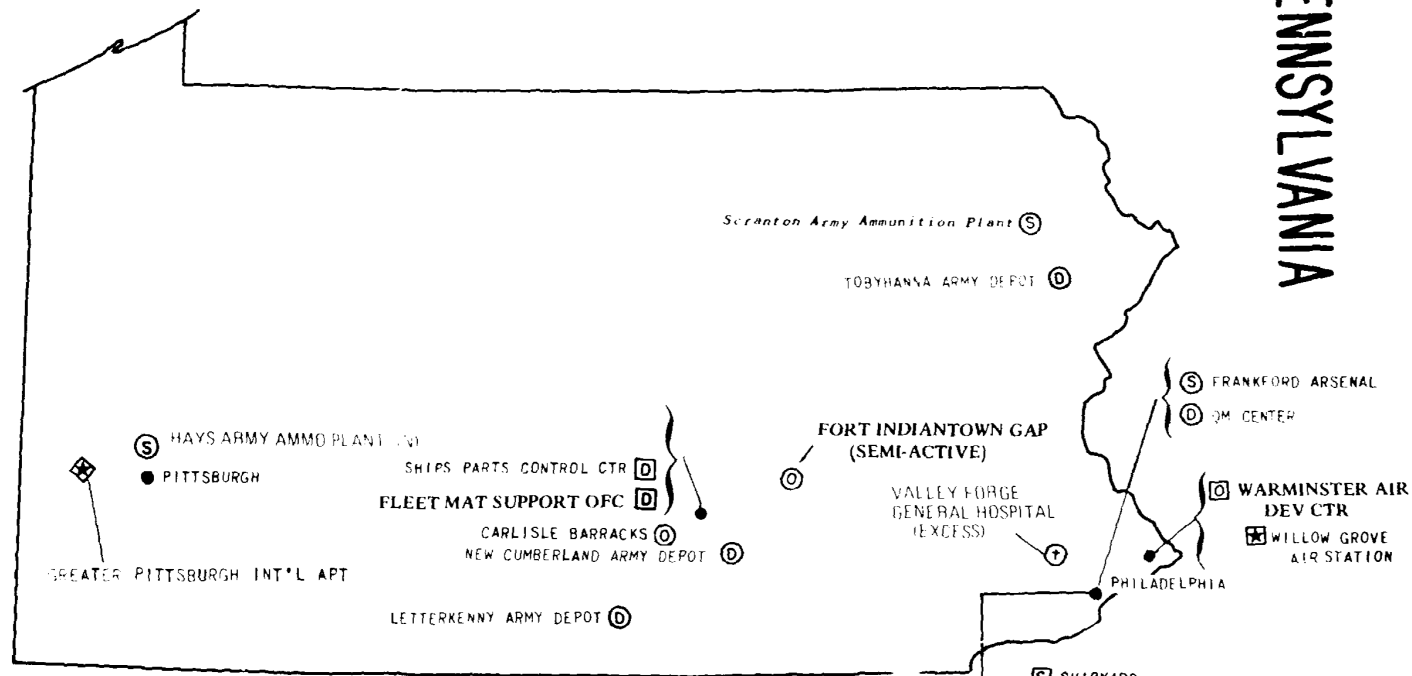

30 JUNE 1976
MAP 38

OREGON

TYPE	ARMY	NAVY	AF
AIR BASE	★	⊠	⊠
HOSPITAL	†	†	†
SHIPYARDS & INDUSTRIAL	Ⓢ	Ⓢ	Ⓢ
OTHER (HQS.; TRAINING; ETC.)	⊙	⊙	⊙
DEPOT & SUPPL.	Ⓣ	Ⓣ	Ⓣ

30 JUNE 1976
MAP 39

PENNSYLVANIA

TYPE	ARMY	NAVY	AF
AIR BASE	⊙	⊞	⊠
HOSPITAL	⊙	⊞	⊠
SHIPYARDS & INDUSTRIAL	⊙	⊞	⊠
OTHER (HQS.; TRAINING; ETC.)	⊙	⊞	⊠
DEPOT & SUPPLY	⊙	⊞	⊠