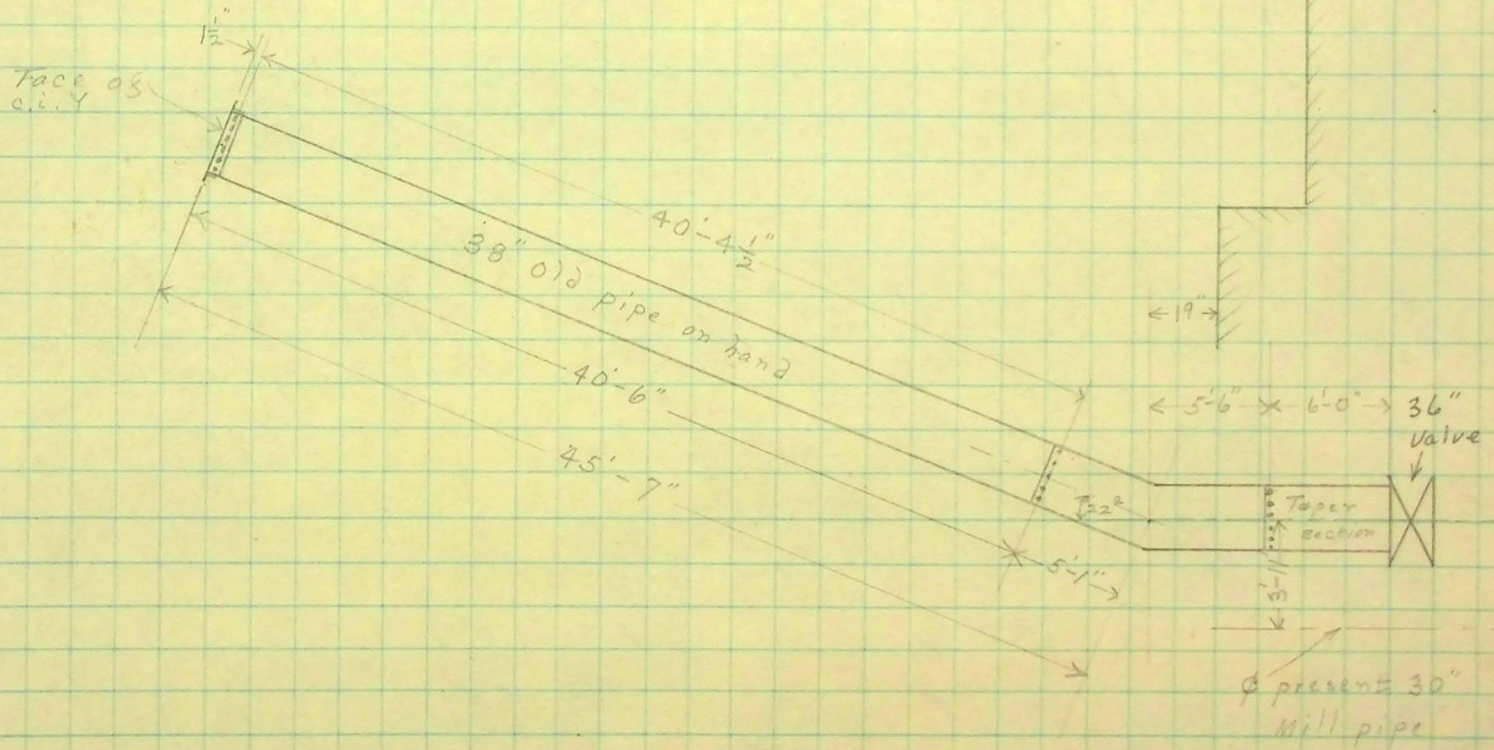

ORIGINAL

Adams Township, MI

Sketch No. _____

BALTIC MINING CO.

STAMP MILL

OFFICE OF SUPERINTENDENT

DRAWING ROOM SKETCH

REDRIDGE, MICH., *June 18,* 1912

Draughtsman *A.H.S.*

Checked _____

Req. No. _____

F.P. 1628

Measurements at Tail House Baltic Mill.

Baltic Stamp Mill
Condenser water supply
9-26-12 F.P. 1628-D

Adams Township, MI

Pipe bend for
Condenser water
Supply Baltic
Stamp Mill
No. 2248 F.P. 1628-C
9/24/12 W.A.P.