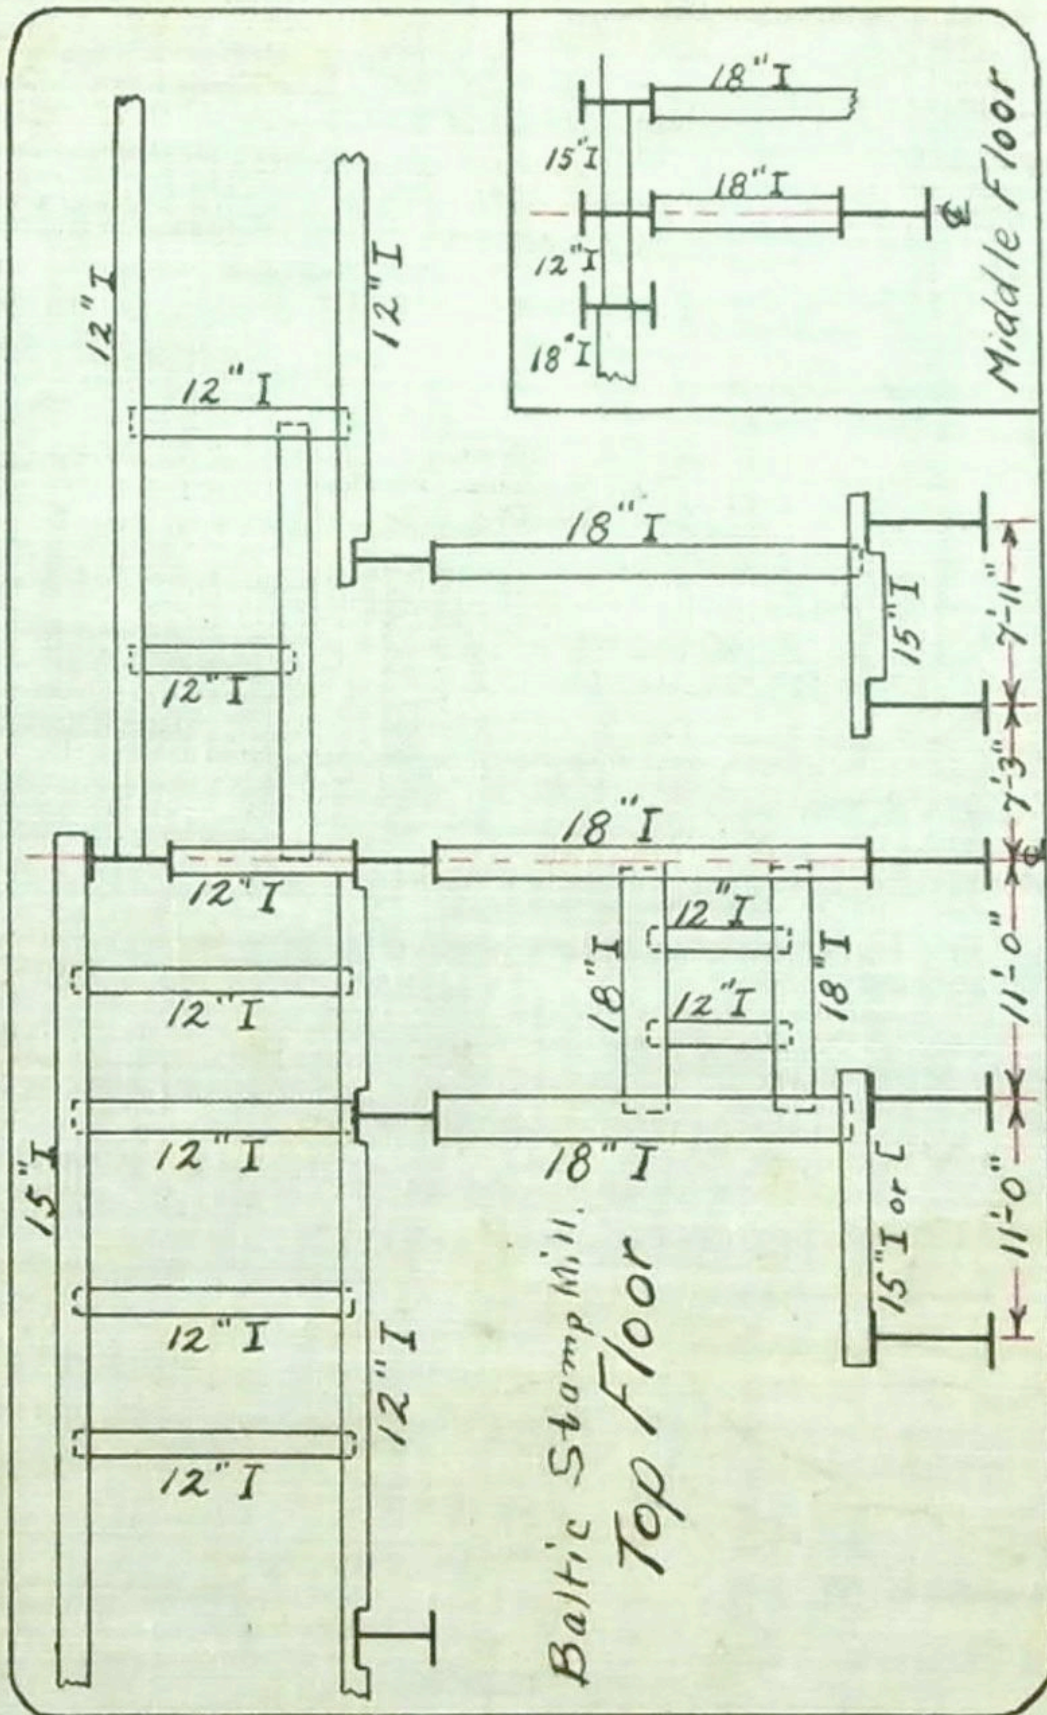

Adams Township, MI

No. 2221
No. 2222
F.P. 1628-B.

Flanged Valves (Crane)

| Standard | | Low Press. | | Ex. Heavy | |
|----------|-----------|------------|-----------|-----------|-----------|
| Size | Flg. Face | Size | Flg. Face | Size | Flg. Face |
| 1 1/2 | 6 1/2 | 10 1/2 | 12 1/2 | 11 3/8 | 32 3/8 |
| 2 | 7 1/2 | 11 3/8 | 14 1/2 | 13 3/8 | 36 3/8 |
| 2 1/2 | 7 7/8 | 12 3/8 | 16 | 14 | 41 |
| 3 | 8 1/4 | 14 3/8 | 18 1/4 | 14 3/8 | 44 3/8 |
| 3 1/2 | 8 1/2 | 15 3/8 | 20 1/2 | 15 3/8 | 48 3/8 |
| 4 | 9 1/8 | 16 3/8 | 22 1/8 | 16 3/8 | 52 3/8 |
| 4 1/2 | 9 1/2 | 17 3/8 | 24 1/2 | 17 3/8 | 56 3/8 |
| 5 | 10 1/8 | 19 3/8 | 26 1/8 | 19 3/8 | 61 3/8 |
| 6 | 10 1/2 | 20 3/8 | 28 1/2 | 20 3/8 | 65 3/8 |
| 7 | 11 1/8 | 23 3/8 | 30 1/8 | 21 3/8 | 68 3/8 |
| 8 | 11 1/2 | 26 3/8 | 32 1/2 | 22 3/8 | 74 3/8 |
| 9 | 12 1/8 | 28 3/8 | 34 1/8 | 23 3/8 | 78 3/8 |
| 10 | 13 1/8 | 30 3/8 | 36 1/8 | 24 3/8 | 81 3/8 |
| 12 | 14 3/8 | 34 3/8 | 42 3/8 | 27 3/8 | 94 3/8 |
| 14 | 15 3/8 | 39 3/8 | 48 3/8 | 30 3/8 | 111 3/8 |
| 15 | 15 1/2 | 41 3/8 | | | |
| 16 | 16 1/2 | 42 3/8 | | | |
| 18 | 17 1/2 | 48 3/8 | | | |
| 20 | 18 1/2 | 52 3/8 | | | |
| 22 | 19 1/2 | 55 3/8 | | | |
| 24 | 20 1/2 | 62 3/8 | | | |
| 26 | 23 1/2 | 65 3/8 | | | |
| 28 | 26 1/2 | 70 3/8 | | | |
| 30 | 30 1/2 | 75 3/8 | | | |
| 36 | 36 1/2 | 83 3/8 | | | |